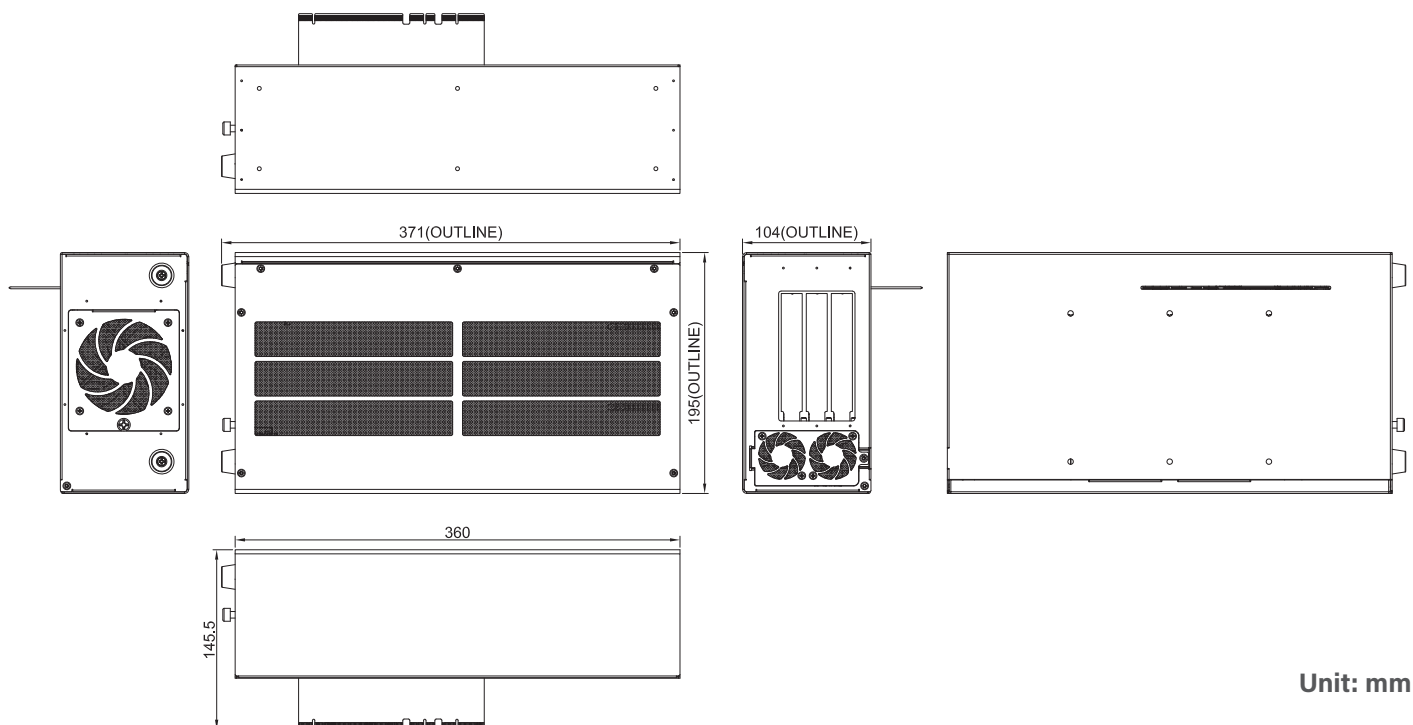

GEB-3301

GPU Expansion Box with 1 x PCIe x16 and 1 x PCIe x4 Slots for GP-3000 Series

- Supports NVIDIA RTX 30 Series GPU Card
- Support 1 x PCIe x16 Slot for full-length GPU card Expansion
- Support 1 x PCIe x4 Slot for Add-on card Expansion
- Intelligent Cooling Design for High Performance GPU Card
- Military Standard Shock & Vibration Proof

Specifications

Expansion Slot	<ul style="list-style-type: none"> ▪ 1 x PCIe x 16 Slot for GPU Card ▪ 1 x PCIe x 4 Slot
GPU Card Dimension	<ul style="list-style-type: none"> ▪ Card Length : 328mm ▪ Card Height : 64mm (Standard Triple-Deck) ▪ Card Width : 134mm
Internal USB	1 x USB 2.0, Type A
Internal Power Connector	2 x 8-Pin Connector for GPU Card
Total Power Budget	350W
Weight Information	3.2 kg
Dimension (W x D x H)	104 x 195 x 360 mm
MTBF	2,713,254 hr

Dimensions

Unit: mm

Ordering Information

Available Models

<p>GEB-3301-R10</p> 	<p>GPU Expansion Box with 1 x PCIe x 16 and 1 x PCIe x 4 Slots for GP-3000 Series</p>
--	---

Package Checklist

	<p>Wall Mount Bracket</p>
	<p>2 x 8 Pin to 6+2 Pin GPU Power Cable</p>
	<p>2 x Screw Pack</p>
	<p>1 x GPU Card Retainer Screw Pack</p>
	<p>1 x Rubber Foot Kit</p>
	<p>2 x Sponge</p>