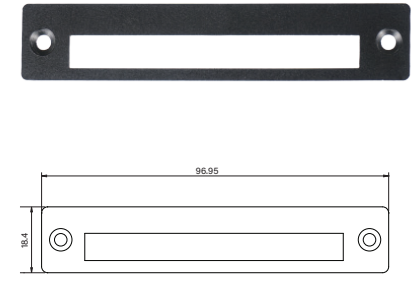

UB1203
 Universal Bracket with 2x DB9 Cutout
 Dimension (WxD) : 117.9 x 15.9 mm

UB1211
 Universal Bracket with 2x RJ45 Cutout
 Dimension (WxD) : 117.9 x 15.9 mm

UB1214
 Universal Bracket with 2x USB Cutout
 Dimension (WxD) : 117.9 x 15.9 mm

UB1303
 Universal Bracket with 2x DB9 Cutout
 Dimension (WxD): 96.95 x 18.4 mm

UB1310
 Universal Bracket with 4x M12 Cutout
 Dimension (WxD): 102.4 x 18.5 mm

UB1311
 Universal Bracket with 2x RJ45 Cutout
 Dimension (WxD): 96.95 x 18.4 mm

UB1312
 Universal Bracket with 4x RJ45 Cutout
 Dimension (WxD): 102.4 x 18.5 mm

UB1314
 Universal Bracket with 2x USB Cutout
 Dimension (WxD): 96.95 x 18.5 mm

UB1318
 Universal Bracket with DIO Cutout
 Dimension (WxD): 96.95 x 18.4 mm