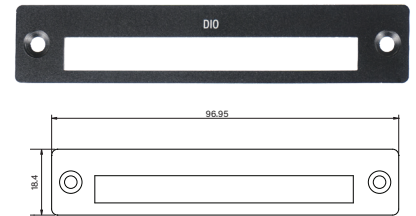

UB0710
Universal Bracket with 4x M12 Cutout
Dimension (WxD) : 82.5 x 19.5 mm

UB0711
Universal Bracket with 2x RJ45 Cutout
Dimension (WxD) : 82.5 x 19.5 mm

UB0712
Universal Bracket with 4x RJ45 Cutout
Dimension (WxD) : 82.5 x 19.5 mm

UB0714
Universal Bracket with 2x USB Cutout
Dimension (WxD) : 82.5 x 19.5 mm

UB0903
Universal Bracket with 2x DB9 Cutout
 Dimension (WxD) : 96.95 x 18.4 mm

UB0910
Universal Bracket with 4x M12 Cutout
 Dimension (WxD) : 96.95 x 18.4 mm

UB0911
Universal Bracket with 2x RJ45 Cutout
 Dimension (WxD) : 96.95 x 18.4 mm

UB0912
Universal Bracket with 4x RJ45 Cutout
 Dimension (WxD) : 96.95 x 18.4 mm

UB0914
Universal Bracket with 2x USB Cutout
 Dimension (WxD) : 96.95 x 18.4 mm

UB0918
Universal Bracket with DIO Cutout
 Dimension (WxD) : 96.95 x 18.4 mm

UB0930
Universal Bracket with 4x M12 X-Coded Cutout for DX Series
 Dimension (WxD) : 96.95 x 18.4 mm

UB1004
Universal Bracket with 4x DB9 Cutout
 Dimension (WxD) : 88.8 x 31.0 mm