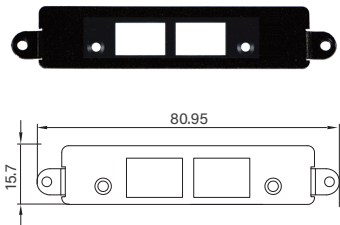

UB0911
Universal Bracket with 2x RJ45 Cutout
 Dimension (WxD) : 96.95 x 18.4 mm

UB0912
Universal Bracket with 4x RJ45 Cutout
 Dimension (WxD) : 96.95 x 18.4 mm

UB0914
Universal Bracket with 2x USB Cutout
 Dimension (WxD) : 96.95 x 18.4 mm

UB1010
Universal Bracket with 4x M12 Cutout
 Dimension (WxD) : 88.8 x 31.0 mm

UB1012
Universal Bracket with 4x RJ45 Cutout
 Dimension (WxD) : 88.8 x 31.0 mm

UB1018
Universal Bracket with DIO Cutout
 Dimension (WxD) : 88.8 x 31.0 mm

UB1028
Universal Bracket with 2x RJ45 Cutout
 Dimension (WxD) : 88.8 x 31 mm

UB1030
Universal Bracket with 4x M12 X-Coded Cutout
 Dimension (WxD) : 88.8 x 31 mm

UB1103
Universal Bracket with 2x DB9 Cutout
 Dimension (WxD) : 80.95 x 15.7 mm

UB1107
Universal Bracket with DVI-D Cutout
 Dimension (WxD) : 80.95 x 15.7 mm

UB1108
Universal Bracket with HDMI Cutout
 Dimension (WxD) : 80.95 x 15.7 mm

UB1111
Universal Bracket with 2x RJ45 Cutout for DC-1200 Front Bezel
 Dimension (WxD) : 80.95 x 15.7 mm