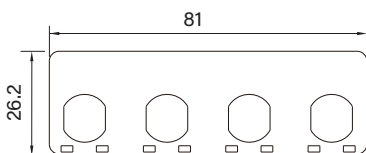

UB0407
Universal Bracket with DVI-D Cutout
 Dimension (WxD) : 96.4 x 15 mm

UB0408
Universal Bracket with HDMI Cutout
 Dimension (WxD) : 96.4 x 15 mm

UB0409
Universal Bracket with PS/2, LPT Cutout
 Dimension (WxD) : 96.4 x 15 mm

UB0411
Universal Bracket with 2x RJ45 Cutout
 Dimension (WxD) : 96.4 x 15 mm

UB0414
Universal Bracket with 2x USB Cutout
 Dimension (WxD) : 96.4 x 15 mm

UB0415
Universal Bracket with DIO Cutout
 Dimension (WxD) : 96.4 x 15 mm

UB0416
Universal Bracket with VGA Cutout
 Dimension (WxD) : 96.4 x 15 mm

UB0503
 Universal Bracket with 2x DB9 Cutout
 Dimension (WxD) : 154 x 17.3 mm

UB0504
 Universal Bracket with 4x DB9 Cutout
 Dimension (WxD) : 154 x 17.3 mm

UB0511
 Universal Bracket with 2x RJ45 Cutout
 Dimension (WxD) : 154 x 17.3 mm

UB0514
 Universal Bracket with 2x USB Cutout
 Dimension (WxD) : 154 x 17.3 mm

UB0610
 Universal Bracket with 4x M12 Cutout
 Dimension (WxD) : 81 x 26.2 mm