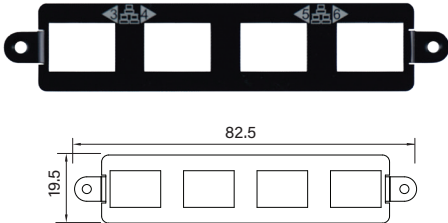

UB0511
 Universal Bracket with 2x RJ45 Cutout
 Dimension (WxD) : 154 x 17.3 mm

UB0514
 Universal Bracket with 2x USB Cutout
 Dimension (WxD) : 154 x 17.3 mm

UB0610
 Universal Bracket with 4x M12 Cutout
 Dimension (WxD) : 81 x 26.2 mm

UB0612
 Universal Bracket with 4x RJ45 Cutout
 Dimension (WxD) : 81 x 26.2 mm

UB0630
 Universal Bracket with
 4x M12 X-Coded Cutout
 Dimension (WxD) : 81 x 26.2 mm

UB0703
Universal Bracket with 2x DB9 Cutout
Dimension (WxD) : 82.5 x 19.5 mm

UB0710
Universal Bracket with 4x M12 Cutout
Dimension (WxD) : 82.5 x 19.5 mm

UB0711
Universal Bracket with 2x RJ45 Cutout
Dimension (WxD) : 82.5 x 19.5 mm

UB0712
Universal Bracket with 4x RJ45 Cutout
Dimension (WxD) : 82.5 x 19.5 mm

UB0714
Universal Bracket with 2x USB Cutout
Dimension (WxD) : 82.5 x 19.5 mm

UB0903
Universal Bracket with 2x DB9 Cutout
 Dimension (WxD) : 96.95 x 18.4 mm

UB0910
Universal Bracket with 4x M12 Cutout
 Dimension (WxD) : 96.95 x 18.4 mm