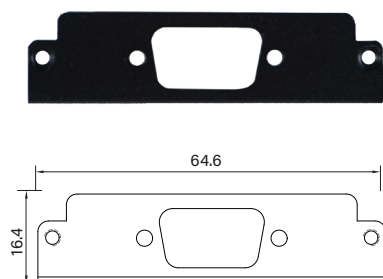

Universal Bracket

UB0111
Universal Bracket with 2x RJ45 Cutout
 Dimension (WxD) : 65 x 17.4 mm

UB0203
2x Universal Bracket with 1x DB9 Cutout
 Dimension (WxD) : 53.5 x 21 mm

UB0211
Universal Bracket with 2x RJ45 Cutout
 Dimension (WxD) : 53.5 x 21 mm

UB0214
Universal Bracket with 2x USB Cutout
 Dimension (WxD) : 53.5 x 21 mm

UB0303
Universal Bracket with 1x DB9 Cutout
 Dimension (WxD) : 64.6 x 16.4 mm

UB0311
Universal Bracket with 2x RJ45 Cutout
 Dimension (WxD) : 64.6 x 17.4 mm

UB0314
Universal Bracket with 2x USB Cutout
 Dimension (WxD) : 64.6 x 16.4 mm

UB0403
Universal Bracket with 2x DB9 Cutout
 Dimension (WxD) : 96.4 x 15 mm

UB0406
Universal Bracket with DP Cutout
 Dimension (WxD) : 96.4 x 15 mm

UB1414
Universal Bracket with 2x USB Cutout
 Dimension (WxD): 98.85 x 25.5 mm

UB1418
Universal Bracket with DIO Cutout
 Dimension (WxD): 98.85 x 25.5 mm

UB1428
Universal Bracket with 2x RJ45 Cutout
 Dimension (WxD): 98.85 x 25.5 mm