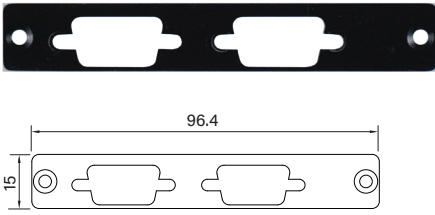

Universal Bracket

UB0111
Universal Bracket with 2x RJ45 Cutout
 Dimension (WxD) : 65 x 17.4 mm

UB0203
2x Universal Bracket with 1x DB9 Cutout
 Dimension (WxD) : 53.5 x 21 mm

UB0211
Universal Bracket with 2x RJ45 Cutout
 Dimension (WxD) : 53.5 x 21 mm

UB0214
Universal Bracket with 2x USB Cutout
 Dimension (WxD) : 53.5 x 21 mm

UB0303
Universal Bracket with 1x DB9 Cutout
 Dimension (WxD) : 64.6 x 16.4 mm

UB0311
Universal Bracket with 2x RJ45 Cutout
 Dimension (WxD) : 64.6 x 17.4 mm

UB0314
Universal Bracket with 2x USB Cutout
 Dimension (WxD) : 64.6 x 16.4 mm

UB0403
Universal Bracket with 2x DB9 Cutout
 Dimension (WxD) : 96.4 x 15 mm

UB0406
Universal Bracket with DP Cutout
 Dimension (WxD) : 96.4 x 15 mm

UB0407
Universal Bracket with DVI-D Cutout
 Dimension (WxD) : 96.4 x 15 mm

UB0408
Universal Bracket with HDMI Cutout
 Dimension (WxD) : 96.4 x 15 mm

UB0409
Universal Bracket with PS/2, LPT Cutout
 Dimension (WxD) : 96.4 x 15 mm