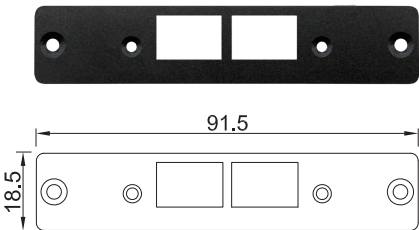

UB1528
Universal Bracket with 2x RJ45 Cutout
Dimension (WxD): 82.5 x 17 mm

UB1603
Universal Bracket with 2x DB9 Cutout
Dimension (WxD): 91.5 x 18.5 mm

UB1606
Universal Bracket with DP Cutout
Dimension (WxD): 91.5 x 18.5 mm

UB1608
Universal Bracket with HDMI Cutout
Dimension (WxD): 91.5 x 18.5 mm

UB1611
Universal Bracket with 2x RJ45 Cutout
Dimension (WxD): 91.5 x 18.5 mm

UB1614
Universal Bracket with 2x USB Cutout
Dimension (WxD): 91.5 x 18.5 mm