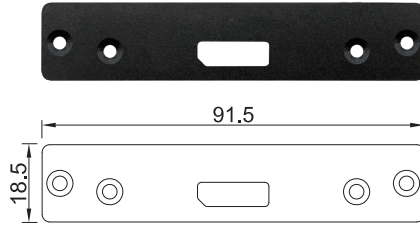

UB1606
Universal Bracket with DP Cutout
Dimension (WxD): 91.5 x 18.5 mm