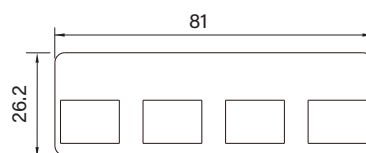

UB0416
Universal Bracket with VGA Cutout
 Dimension (WxD) : 96.4 x 15 mm

UB0503
 Universal Bracket with 2x DB9 Cutout
 Dimension (WxD) : 154 x 17.3 mm

UB0504
 Universal Bracket with 4x DB9 Cutout
 Dimension (WxD) : 154 x 17.3 mm

UB0511
 Universal Bracket with 2x RJ45 Cutout
 Dimension (WxD) : 154 x 17.3 mm

UB0514
 Universal Bracket with 2x USB Cutout
 Dimension (WxD) : 154 x 17.3 mm

UB0610
 Universal Bracket with 4x M12 Cutout
 Dimension (WxD) : 81 x 26.2 mm

UB0612
 Universal Bracket with 4x RJ45 Cutout
 Dimension (WxD) : 81 x 26.2 mm

UB0630
 Universal Bracket with
 4x M12 X-Coded Cutout
 Dimension (WxD) : 81 x 26.2 mm

UB0703
Universal Bracket with 2x DB9 Cutout
Dimension (WxD) : 82.5 x 19.5 mm

UB0710
Universal Bracket with 4x M12 Cutout
Dimension (WxD) : 82.5 x 19.5 mm

UB0711
Universal Bracket with 2x RJ45 Cutout
Dimension (WxD) : 82.5 x 19.5 mm

UB0712
Universal Bracket with 4x RJ45 Cutout
Dimension (WxD) : 82.5 x 19.5 mm