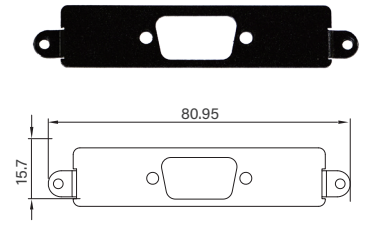

UB1010
Universal Bracket with 4x M12 Cutout
 Dimension (WxD) : 88.8 x 31.0 mm

UB1012
Universal Bracket with 4x RJ45 Cutout
 Dimension (WxD) : 88.8 x 31.0 mm

UB1018
Universal Bracket with DIO Cutout
 Dimension (WxD) : 88.8 x 31.0 mm

UB1028
Universal Bracket with 2x RJ45 Cutout
 Dimension (WxD) : 88.8 x 31 mm

UB1030
Universal Bracket with 4x M12 X-Coded Cutout
 Dimension (WxD) : 88.8 x 31 mm

UB1103
Universal Bracket with 2x DB9 Cutout
 Dimension (WxD) : 80.95 x 15.7 mm

UB1107
Universal Bracket with DVI-D Cutout
 Dimension (WxD) : 80.95 x 15.7 mm

UB1108
Universal Bracket with HDMI Cutout
 Dimension (WxD) : 80.95 x 15.7 mm

UB1111
Universal Bracket with 2x RJ45 Cutout for DC-1200 Front Bezel
 Dimension (WxD) : 80.95 x 15.7 mm

UB1115
Universal Bracket with DIO Cutout
 Dimension (WxD) : 80.95 x 15.7 mm

UB1116
Universal Bracket with VGA Cutout
 Dimension (WxD) : 80.95 x 15.7 mm

UB1129
Universal Bracket with 2x RJ45 Cutout for DC-1200 Rear Bezel
 Dimension (WxD) : 81.6 x 15.7 mm