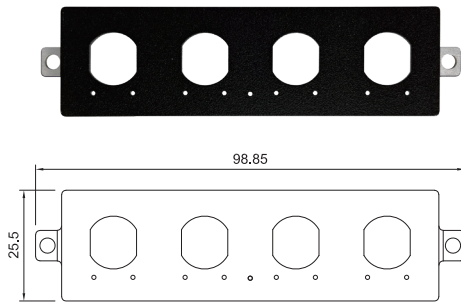

UB1328
 Universal Bracket with 2x RJ45 Cutout
 Dimension (WxD): 102.4 x 18.5 mm

UB1329
 Universal Bracket with 4x DP Cutout
 Dimension (WxD): 102.4 x 18.5 mm

UB1330
 Universal Bracket with
 4x M12 X-Coded Cutout
 Dimension (WxD): 102.4 x 18.5 mm

UB1403
Universal Bracket with 2x DB9 Cutout
 Dimension (WxD): 98.85 x 25.5 mm

UB1410
Universal Bracket with 4x M12 Cutout
 Dimension (WxD): 98.85 x 25.5 mm

UB1412
Universal Bracket with 4x RJ45 Cutout
 Dimension (WxD): 98.85 x 25.5 mm