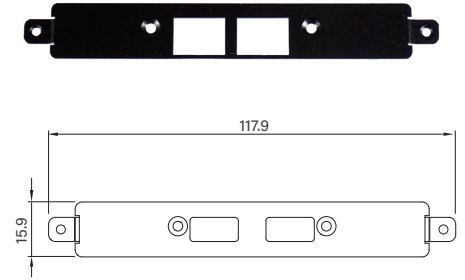

UB1028
Universal Bracket with 2x RJ45 Cutout
 Dimension (WxD) : 88.8 x 31 mm

UB1030
Universal Bracket with 4x M12 X-Coded Cutout
 Dimension (WxD) : 88.8 x 31 mm

UB1103
Universal Bracket with 2x DB9 Cutout
 Dimension (WxD) : 80.95 x 15.7 mm

UB1107
Universal Bracket with DVI-D Cutout
 Dimension (WxD) : 80.95 x 15.7 mm

UB1108
Universal Bracket with HDMI Cutout
 Dimension (WxD) : 80.95 x 15.7 mm

UB1111
Universal Bracket with 2x RJ45 Cutout for DC-1200 Front Bezel
 Dimension (WxD) : 80.95 x 15.7 mm

UB1115
Universal Bracket with DIO Cutout
 Dimension (WxD) : 80.95 x 15.7 mm

UB1116
Universal Bracket with VGA Cutout
 Dimension (WxD) : 80.95 x 15.7 mm

UB1129
Universal Bracket with 2x RJ45 Cutout for DC-1200 Rear Bezel
 Dimension (WxD) : 81.6 x 15.7 mm

UB1203
 Universal Bracket with 2x DB9 Cutout
 Dimension (WxD) : 117.9 x 15.9 mm

UB1211
 Universal Bracket with 2x RJ45 Cutout
 Dimension (WxD) : 117.9 x 15.9 mm

UB1214
 Universal Bracket with 2x USB Cutout
 Dimension (WxD) : 117.9 x 15.9 mm