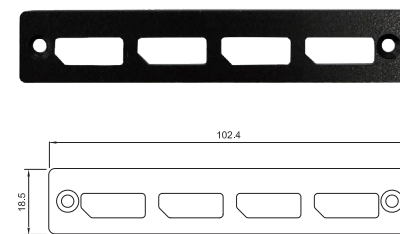

UB1303
 Universal Bracket with 2x DB9 Cutout
 Dimension (WxD): 96.95 x 18.4 mm

UB1310
 Universal Bracket with 4x M12 Cutout
 Dimension (WxD): 102.4 x 18.5 mm

UB1311
 Universal Bracket with 2x RJ45 Cutout
 Dimension (WxD): 96.95 x 18.4 mm

UB1312
 Universal Bracket with 4x RJ45 Cutout
 Dimension (WxD): 102.4 x 18.5 mm

UB1314
 Universal Bracket with 2x USB Cutout
 Dimension (WxD): 96.95 x 18.5 mm

UB1318
 Universal Bracket with DIO Cutout
 Dimension (WxD): 96.95 x 18.4 mm

UB1328
 Universal Bracket with 2x RJ45 Cutout
 Dimension (WxD): 102.4 x 18.5 mm

UB1329
 Universal Bracket with 4x DP Cutout
 Dimension (WxD): 102.4 x 18.5 mm

UB1330
 Universal Bracket with
 4x M12 X-Coded Cutout
 Dimension (WxD): 102.4 x 18.5 mm