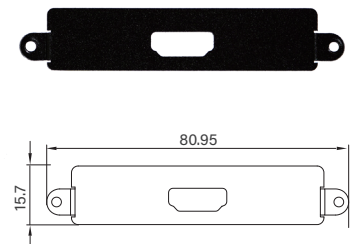

UB0911
Universal Bracket with 2x RJ45 Cutout
 Dimension (WxD) : 96.95 x 18.4 mm

UB0912
Universal Bracket with 4x RJ45 Cutout
 Dimension (WxD) : 96.95 x 18.4 mm

UB0914
Universal Bracket with 2x USB Cutout
 Dimension (WxD) : 96.95 x 18.4 mm

UB1010
Universal Bracket with 4x M12 Cutout
 Dimension (WxD) : 88.8 x 31.0 mm

UB1012
Universal Bracket with 4x RJ45 Cutout
 Dimension (WxD) : 88.8 x 31.0 mm

UB1018
Universal Bracket with DIO Cutout
 Dimension (WxD) : 88.8 x 31.0 mm

UB1028
Universal Bracket with 2x RJ45 Cutout
 Dimension (WxD) : 88.8 x 31 mm

UB1030
Universal Bracket with 4x M12 X-Coded Cutout
 Dimension (WxD) : 88.8 x 31 mm

UB1103
Universal Bracket with 2x DB9 Cutout
 Dimension (WxD) : 80.95 x 15.7 mm

UB1107
Universal Bracket with DVI-D Cutout
 Dimension (WxD) : 80.95 x 15.7 mm

UB1108
Universal Bracket with HDMI Cutout
 Dimension (WxD) : 80.95 x 15.7 mm

UB1111
Universal Bracket with 2x RJ45 Cutout for DC-1200 Front Bezel
 Dimension (WxD) : 80.95 x 15.7 mm