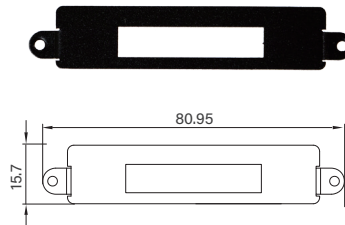

UB1010
Universal Bracket with 4x M12 Cutout
 Dimension (WxD) : 88.8 x 31.0 mm

UB1012
Universal Bracket with 4x RJ45 Cutout
 Dimension (WxD) : 88.8 x 31.0 mm

UB1018
Universal Bracket with DIO Cutout
 Dimension (WxD) : 88.8 x 31.0 mm

UB1028
Universal Bracket with 2x RJ45 Cutout
 Dimension (WxD) : 88.8 x 31 mm

UB1030
Universal Bracket with 4x M12 X-Coded Cutout
 Dimension (WxD) : 88.8 x 31 mm

UB1103
Universal Bracket with 2x DB9 Cutout
 Dimension (WxD) : 80.95 x 15.7 mm

UB1107
Universal Bracket with DVI-D Cutout
 Dimension (WxD) : 80.95 x 15.7 mm

UB1108
Universal Bracket with HDMI Cutout
 Dimension (WxD) : 80.95 x 15.7 mm

UB1111
Universal Bracket with 2x RJ45 Cutout for DC-1200 Front Bezel
 Dimension (WxD) : 80.95 x 15.7 mm

UB1115
Universal Bracket with DIO Cutout
 Dimension (WxD) : 80.95 x 15.7 mm

UB1116
Universal Bracket with VGA Cutout
 Dimension (WxD) : 80.95 x 15.7 mm

UB1129
Universal Bracket with 2x RJ45 Cutout for DC-1200 Rear Bezel
 Dimension (WxD) : 81.6 x 15.7 mm