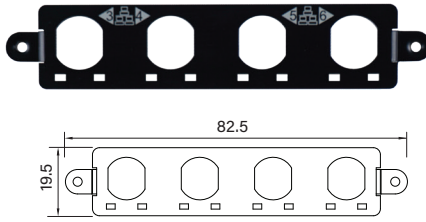

UB0511
 Universal Bracket with 2x RJ45 Cutout
 Dimension (WxD) : 154 x 17.3 mm

UB0514
 Universal Bracket with 2x USB Cutout
 Dimension (WxD) : 154 x 17.3 mm

UB0610
 Universal Bracket with 4x M12 Cutout
 Dimension (WxD) : 81 x 26.2 mm

UB0612
 Universal Bracket with 4x RJ45 Cutout
 Dimension (WxD) : 81 x 26.2 mm

UB0630
 Universal Bracket with
 4x M12 X-Coded Cutout
 Dimension (WxD) : 81 x 26.2 mm

UB0703
Universal Bracket with 2x DB9 Cutout
Dimension (WxD) : 82.5 x 19.5 mm

UB0710
Universal Bracket with 4x M12 Cutout
Dimension (WxD) : 82.5 x 19.5 mm

UB0711
Universal Bracket with 2x RJ45 Cutout
Dimension (WxD) : 82.5 x 19.5 mm

UB0712
Universal Bracket with 4x RJ45 Cutout
Dimension (WxD) : 82.5 x 19.5 mm

UB0714
Universal Bracket with 2x USB Cutout
Dimension (WxD) : 82.5 x 19.5 mm

UB0903
Universal Bracket with 2x DB9 Cutout
 Dimension (WxD) : 96.95 x 18.4 mm

UB0910
Universal Bracket with 4x M12 Cutout
 Dimension (WxD) : 96.95 x 18.4 mm