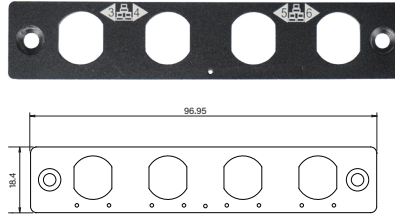

UB0612
 Universal Bracket with 4x RJ45 Cutout
 Dimension (WxD) : 81 x 26.2 mm

UB0630
 Universal Bracket with
 4x M12 X-Coded Cutout
 Dimension (WxD) : 81 x 26.2 mm

UB0703
Universal Bracket with 2x DB9 Cutout
Dimension (WxD) : 82.5 x 19.5 mm

UB0710
Universal Bracket with 4x M12 Cutout
Dimension (WxD) : 82.5 x 19.5 mm

UB0711
Universal Bracket with 2x RJ45 Cutout
Dimension (WxD) : 82.5 x 19.5 mm

UB0712
Universal Bracket with 4x RJ45 Cutout
Dimension (WxD) : 82.5 x 19.5 mm

UB0714
Universal Bracket with 2x USB Cutout
Dimension (WxD) : 82.5 x 19.5 mm

UB0903
Universal Bracket with 2x DB9 Cutout
 Dimension (WxD) : 96.95 x 18.4 mm

UB0910
Universal Bracket with 4x M12 Cutout
 Dimension (WxD) : 96.95 x 18.4 mm

UB0911
Universal Bracket with 2x RJ45 Cutout
 Dimension (WxD) : 96.95 x 18.4 mm

UB0912
Universal Bracket with 4x RJ45 Cutout
 Dimension (WxD) : 96.95 x 18.4 mm

UB0914
Universal Bracket with 2x USB Cutout
 Dimension (WxD) : 96.95 x 18.4 mm