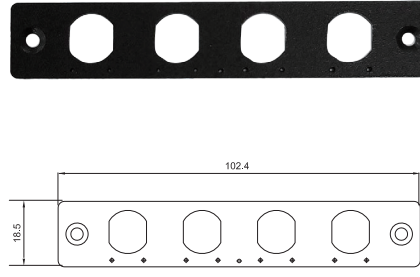

UB1203
 Universal Bracket with 2x DB9 Cutout
 Dimension (WxD) : 117.9 x 15.9 mm

UB1211
 Universal Bracket with 2x RJ45 Cutout
 Dimension (WxD) : 117.9 x 15.9 mm

UB1214
 Universal Bracket with 2x USB Cutout
 Dimension (WxD) : 117.9 x 15.9 mm

UB1303
 Universal Bracket with 2x DB9 Cutout
 Dimension (WxD): 96.95 x 18.4 mm

UB1310
 Universal Bracket with 4x M12 Cutout
 Dimension (WxD): 102.4 x 18.5 mm

UB1311
 Universal Bracket with 2x RJ45 Cutout
 Dimension (WxD): 96.95 x 18.4 mm