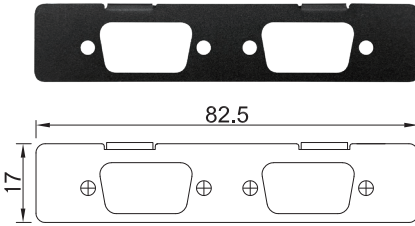

UB1503
Universal Bracket with 2x DB9 Cutout
Dimension (WxD): 82.5 x 17 mm