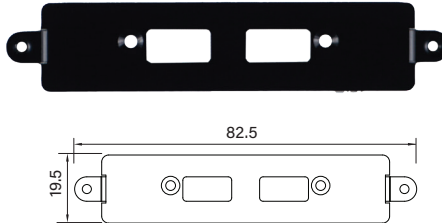

UB0612
 Universal Bracket with 4x RJ45 Cutout
 Dimension (WxD) : 81 x 26.2 mm

UB0630
 Universal Bracket with
 4x M12 X-Coded Cutout
 Dimension (WxD) : 81 x 26.2 mm

UB0703
Universal Bracket with 2x DB9 Cutout
Dimension (WxD) : 82.5 x 19.5 mm

UB0710
Universal Bracket with 4x M12 Cutout
Dimension (WxD) : 82.5 x 19.5 mm

UB0711
Universal Bracket with 2x RJ45 Cutout
Dimension (WxD) : 82.5 x 19.5 mm

UB0712
Universal Bracket with 4x RJ45 Cutout
Dimension (WxD) : 82.5 x 19.5 mm

UB0714
Universal Bracket with 2x USB Cutout
Dimension (WxD) : 82.5 x 19.5 mm

UB0903
Universal Bracket with 2x DB9 Cutout
 Dimension (WxD) : 96.95 x 18.4 mm

UB0910
Universal Bracket with 4x M12 Cutout
 Dimension (WxD) : 96.95 x 18.4 mm

UB0911
Universal Bracket with 2x RJ45 Cutout
 Dimension (WxD) : 96.95 x 18.4 mm

UB0912
Universal Bracket with 4x RJ45 Cutout
 Dimension (WxD) : 96.95 x 18.4 mm

UB0914
Universal Bracket with 2x USB Cutout
 Dimension (WxD) : 96.95 x 18.4 mm