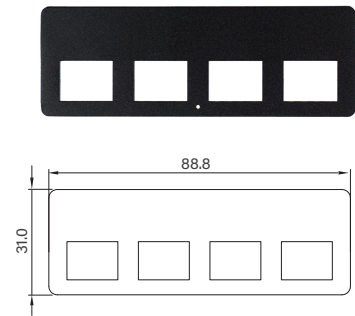

UB0911
Universal Bracket with 2x RJ45 Cutout
 Dimension (WxD) : 96.95 x 18.4 mm

UB0912
Universal Bracket with 4x RJ45 Cutout
 Dimension (WxD) : 96.95 x 18.4 mm

UB0914
Universal Bracket with 2x USB Cutout
 Dimension (WxD) : 96.95 x 18.4 mm

UB0918
Universal Bracket with DIO Cutout
 Dimension (WxD) : 96.95 x 18.4 mm

UB0930
Universal Bracket with 4x M12 X-Coded Cutout for DX Series
 Dimension (WxD) : 96.95 x 18.4 mm

UB1004
Universal Bracket with 4x DB9 Cutout
 Dimension (WxD) : 88.8 x 31.0 mm

UB1010
Universal Bracket with 4x M12 Cutout
 Dimension (WxD) : 88.8 x 31.0 mm

UB1012
Universal Bracket with 4x RJ45 Cutout
 Dimension (WxD) : 88.8 x 31.0 mm

UB1018
Universal Bracket with DIO Cutout
 Dimension (WxD) : 88.8 x 31.0 mm