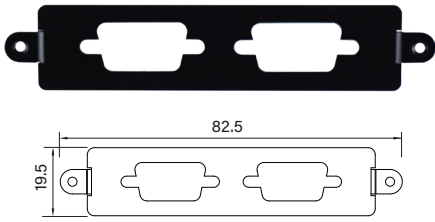

UB0416
Universal Bracket with VGA Cutout
 Dimension (WxD) : 96.4 x 15 mm

UB0503
 Universal Bracket with 2x DB9 Cutout
 Dimension (WxD) : 154 x 17.3 mm

UB0504
 Universal Bracket with 4x DB9 Cutout
 Dimension (WxD) : 154 x 17.3 mm

UB0511
 Universal Bracket with 2x RJ45 Cutout
 Dimension (WxD) : 154 x 17.3 mm

UB0514
 Universal Bracket with 2x USB Cutout
 Dimension (WxD) : 154 x 17.3 mm

UB0610
 Universal Bracket with 4x M12 Cutout
 Dimension (WxD) : 81 x 26.2 mm

UB0612
 Universal Bracket with 4x RJ45 Cutout
 Dimension (WxD) : 81 x 26.2 mm

UB0630
 Universal Bracket with
 4x M12 X-Coded Cutout
 Dimension (WxD) : 81 x 26.2 mm

UB0703
Universal Bracket with 2x DB9 Cutout
Dimension (WxD) : 82.5 x 19.5 mm

UB0710
Universal Bracket with 4x M12 Cutout
Dimension (WxD) : 82.5 x 19.5 mm

UB0711
Universal Bracket with 2x RJ45 Cutout
Dimension (WxD) : 82.5 x 19.5 mm

UB0712
Universal Bracket with 4x RJ45 Cutout
Dimension (WxD) : 82.5 x 19.5 mm