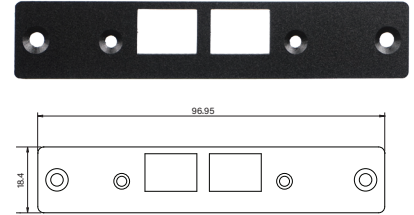

UB0710
Universal Bracket with 4x M12 Cutout
Dimension (WxD) : 82.5 x 19.5 mm

UB0711
Universal Bracket with 2x RJ45 Cutout
Dimension (WxD) : 82.5 x 19.5 mm

UB0712
Universal Bracket with 4x RJ45 Cutout
Dimension (WxD) : 82.5 x 19.5 mm

UB0714
Universal Bracket with 2x USB Cutout
Dimension (WxD) : 82.5 x 19.5 mm

UB0903
Universal Bracket with 2x DB9 Cutout
 Dimension (WxD) : 96.95 x 18.4 mm

UB0910
Universal Bracket with 4x M12 Cutout
 Dimension (WxD) : 96.95 x 18.4 mm

UB0911
Universal Bracket with 2x RJ45 Cutout
 Dimension (WxD) : 96.95 x 18.4 mm

UB0912
Universal Bracket with 4x RJ45 Cutout
 Dimension (WxD) : 96.95 x 18.4 mm

UB0914
Universal Bracket with 2x USB Cutout
 Dimension (WxD) : 96.95 x 18.4 mm