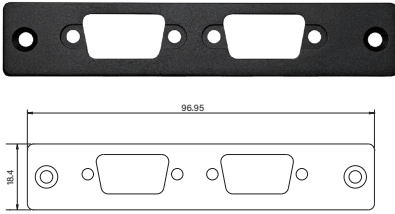

UB0612
 Universal Bracket with 4x RJ45 Cutout
 Dimension (WxD) : 81 x 26.2 mm

UB0630
 Universal Bracket with
 4x M12 X-Coded Cutout
 Dimension (WxD) : 81 x 26.2 mm

UB0703
Universal Bracket with 2x DB9 Cutout
Dimension (WxD) : 82.5 x 19.5 mm

UB0710
Universal Bracket with 4x M12 Cutout
Dimension (WxD) : 82.5 x 19.5 mm

UB0711
Universal Bracket with 2x RJ45 Cutout
Dimension (WxD) : 82.5 x 19.5 mm

UB0712
Universal Bracket with 4x RJ45 Cutout
Dimension (WxD) : 82.5 x 19.5 mm

UB0714
Universal Bracket with 2x USB Cutout
Dimension (WxD) : 82.5 x 19.5 mm

UB0903
Universal Bracket with 2x DB9 Cutout
 Dimension (WxD) : 96.95 x 18.4 mm

UB0910
Universal Bracket with 4x M12 Cutout
 Dimension (WxD) : 96.95 x 18.4 mm

UB0911
Universal Bracket with 2x RJ45 Cutout
 Dimension (WxD) : 96.95 x 18.4 mm

UB0912
Universal Bracket with 4x RJ45 Cutout
 Dimension (WxD) : 96.95 x 18.4 mm

UB0914
Universal Bracket with 2x USB Cutout
 Dimension (WxD) : 96.95 x 18.4 mm