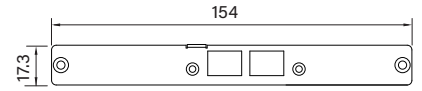

UB0407
Universal Bracket with DVI-D Cutout
 Dimension (WxD) : 96.4 x 15 mm

UB0408
Universal Bracket with HDMI Cutout
 Dimension (WxD) : 96.4 x 15 mm

UB0409
Universal Bracket with PS/2, LPT Cutout
 Dimension (WxD) : 96.4 x 15 mm

UB0411
Universal Bracket with 2x RJ45 Cutout
 Dimension (WxD) : 96.4 x 15 mm

UB0414
Universal Bracket with 2x USB Cutout
 Dimension (WxD) : 96.4 x 15 mm

UB0415
Universal Bracket with DIO Cutout
 Dimension (WxD) : 96.4 x 15 mm

UB0416
Universal Bracket with VGA Cutout
 Dimension (WxD) : 96.4 x 15 mm

UB0503
 Universal Bracket with 2x DB9 Cutout
 Dimension (WxD) : 154 x 17.3 mm

UB0504
 Universal Bracket with 4x DB9 Cutout
 Dimension (WxD) : 154 x 17.3 mm

UB0511
 Universal Bracket with 2x RJ45 Cutout
 Dimension (WxD) : 154 x 17.3 mm

UB0514
 Universal Bracket with 2x USB Cutout
 Dimension (WxD) : 154 x 17.3 mm

UB0610
 Universal Bracket with 4x M12 Cutout
 Dimension (WxD) : 81 x 26.2 mm