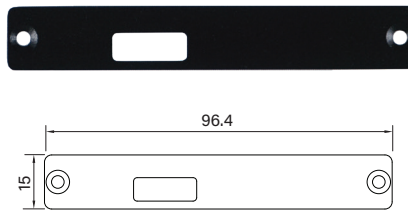

Universal Bracket

UB0111
Universal Bracket with 2x RJ45 Cutout
 Dimension (WxD) : 65 x 17.4 mm

UB0203
2x Universal Bracket with 1x DB9 Cutout
 Dimension (WxD) : 53.5 x 21 mm

UB0211
Universal Bracket with 2x RJ45 Cutout
 Dimension (WxD) : 53.5 x 21 mm

UB0214
Universal Bracket with 2x USB Cutout
 Dimension (WxD) : 53.5 x 21 mm

UB0303
Universal Bracket with 1x DB9 Cutout
 Dimension (WxD) : 64.6 x 16.4 mm

UB0311
Universal Bracket with 2x RJ45 Cutout
 Dimension (WxD) : 64.6 x 17.4 mm

UB0314
Universal Bracket with 2x USB Cutout
 Dimension (WxD) : 64.6 x 16.4 mm

UB0403
Universal Bracket with 2x DB9 Cutout
 Dimension (WxD) : 96.4 x 15 mm

UB0406
Universal Bracket with DP Cutout
 Dimension (WxD) : 96.4 x 15 mm

UB0407
Universal Bracket with DVI-D Cutout
 Dimension (WxD) : 96.4 x 15 mm

UB0408
Universal Bracket with HDMI Cutout
 Dimension (WxD) : 96.4 x 15 mm

UB0409
Universal Bracket with PS/2, LPT Cutout
 Dimension (WxD) : 96.4 x 15 mm