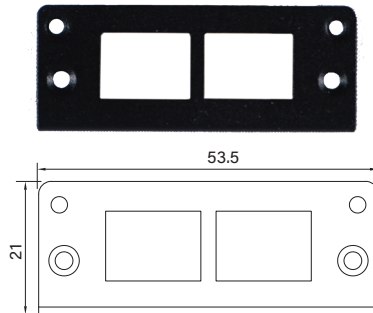

Universal Bracket

UB0111
Universal Bracket with 2x RJ45 Cutout
 Dimension (WxD) : 65 x 17.4 mm

UB0203
2x Universal Bracket with 1x DB9 Cutout
 Dimension (WxD) : 53.5 x 21 mm

UB0211
Universal Bracket with 2x RJ45 Cutout
 Dimension (WxD) : 53.5 x 21 mm

UB0214
Universal Bracket with 2x USB Cutout
 Dimension (WxD) : 53.5 x 21 mm

UB0303
Universal Bracket with 1x DB9 Cutout
 Dimension (WxD) : 64.6 x 16.4 mm

UB0311
Universal Bracket with 2x RJ45 Cutout
 Dimension (WxD) : 64.6 x 17.4 mm

UB0314
Universal Bracket with 2x USB Cutout
 Dimension (WxD) : 64.6 x 16.4 mm

UB0403
Universal Bracket with 2x DB9 Cutout
 Dimension (WxD) : 96.4 x 15 mm

UB0406
Universal Bracket with DP Cutout
 Dimension (WxD) : 96.4 x 15 mm

UB1414
Universal Bracket with 2x USB Cutout
 Dimension (WxD): 98.85 x 25.5 mm

UB1418
Universal Bracket with DIO Cutout
 Dimension (WxD): 98.85 x 25.5 mm

UB1428
Universal Bracket with 2x RJ45 Cutout
 Dimension (WxD): 98.85 x 25.5 mm