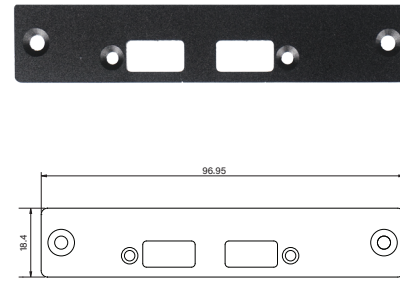

UB1303
 Universal Bracket with 2x DB9 Cutout
 Dimension (WxD): 96.95 x 18.4 mm

UB1310
 Universal Bracket with 4x M12 Cutout
 Dimension (WxD): 102.4 x 18.5 mm

UB1311
 Universal Bracket with 2x RJ45 Cutout
 Dimension (WxD): 96.95 x 18.4 mm

UB1312
 Universal Bracket with 4x RJ45 Cutout
 Dimension (WxD): 102.4 x 18.5 mm

UB1314
 Universal Bracket with 2x USB Cutout
 Dimension (WxD): 96.95 x 18.5 mm

UB1318
 Universal Bracket with DIO Cutout
 Dimension (WxD): 96.95 x 18.4 mm