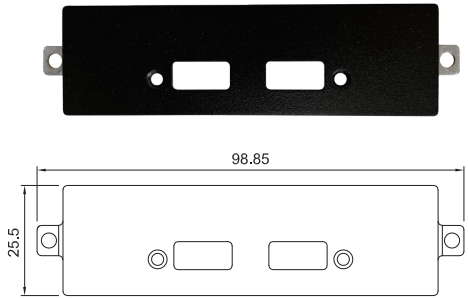

Universal Bracket

UB0111
Universal Bracket with 2x RJ45 Cutout
 Dimension (WxD) : 65 x 17.4 mm

UB0203
2x Universal Bracket with 1x DB9 Cutout
 Dimension (WxD) : 53.5 x 21 mm

UB0211
Universal Bracket with 2x RJ45 Cutout
 Dimension (WxD) : 53.5 x 21 mm

UB1328
 Universal Bracket with 2x RJ45 Cutout
 Dimension (WxD): 102.4 x 18.5 mm

UB1329
 Universal Bracket with 4x DP Cutout
 Dimension (WxD): 102.4 x 18.5 mm

UB1330
 Universal Bracket with
 4x M12 X-Coded Cutout
 Dimension (WxD): 102.4 x 18.5 mm

UB1403
Universal Bracket with 2x DB9 Cutout
 Dimension (WxD): 98.85 x 25.5 mm

UB1410
Universal Bracket with 4x M12 Cutout
 Dimension (WxD): 98.85 x 25.5 mm

UB1412
Universal Bracket with 4x RJ45 Cutout
 Dimension (WxD): 98.85 x 25.5 mm

UB1414
Universal Bracket with 2x USB Cutout
 Dimension (WxD): 98.85 x 25.5 mm

UB1418
Universal Bracket with DIO Cutout
 Dimension (WxD): 98.85 x 25.5 mm

UB1428
Universal Bracket with 2x RJ45 Cutout
 Dimension (WxD): 98.85 x 25.5 mm