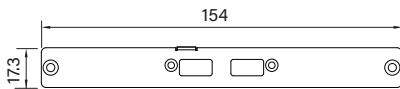

UB0411
Universal Bracket with 2x RJ45 Cutout
 Dimension (WxD) : 96.4 x 15 mm

UB0414
Universal Bracket with 2x USB Cutout
 Dimension (WxD) : 96.4 x 15 mm

UB0415
Universal Bracket with DIO Cutout
 Dimension (WxD) : 96.4 x 15 mm

UB0416
Universal Bracket with VGA Cutout
 Dimension (WxD) : 96.4 x 15 mm

UB0503
 Universal Bracket with 2x DB9 Cutout
 Dimension (WxD) : 154 x 17.3 mm

UB0504
 Universal Bracket with 4x DB9 Cutout
 Dimension (WxD) : 154 x 17.3 mm

UB0511
 Universal Bracket with 2x RJ45 Cutout
 Dimension (WxD) : 154 x 17.3 mm

UB0514
 Universal Bracket with 2x USB Cutout
 Dimension (WxD) : 154 x 17.3 mm

UB0610
 Universal Bracket with 4x M12 Cutout
 Dimension (WxD) : 81 x 26.2 mm

UB0612
 Universal Bracket with 4x RJ45 Cutout
 Dimension (WxD) : 81 x 26.2 mm

UB0630
 Universal Bracket with
 4x M12 X-Coded Cutout
 Dimension (WxD) : 81 x 26.2 mm

UB0703
Universal Bracket with 2x DB9 Cutout
Dimension (WxD) : 82.5 x 19.5 mm