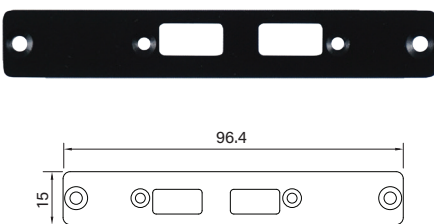

UB0314
Universal Bracket with 2x USB Cutout
 Dimension (WxD) : 64.6 x 16.4 mm

UB0403
Universal Bracket with 2x DB9 Cutout
 Dimension (WxD) : 96.4 x 15 mm

UB0406
Universal Bracket with DP Cutout
 Dimension (WxD) : 96.4 x 15 mm

UB0407
Universal Bracket with DVI-D Cutout
 Dimension (WxD) : 96.4 x 15 mm

UB0408
Universal Bracket with HDMI Cutout
 Dimension (WxD) : 96.4 x 15 mm

UB0409
Universal Bracket with PS/2, LPT Cutout
 Dimension (WxD) : 96.4 x 15 mm

UB0411
Universal Bracket with 2x RJ45 Cutout
 Dimension (WxD) : 96.4 x 15 mm

UB0414
Universal Bracket with 2x USB Cutout
 Dimension (WxD) : 96.4 x 15 mm

UB0415
Universal Bracket with DIO Cutout
 Dimension (WxD) : 96.4 x 15 mm

UB0416
Universal Bracket with VGA Cutout
 Dimension (WxD) : 96.4 x 15 mm

UB0503
 Universal Bracket with 2x DB9 Cutout
 Dimension (WxD) : 154 x 17.3 mm

UB0504
 Universal Bracket with 4x DB9 Cutout
 Dimension (WxD) : 154 x 17.3 mm