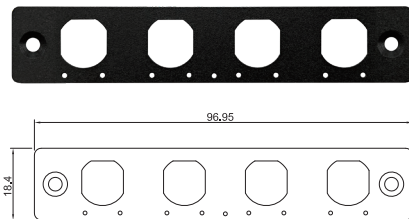

UB0714
Universal Bracket with 2x USB Cutout
Dimension (WxD) : 82.5 x 19.5 mm

UB0903
Universal Bracket with 2x DB9 Cutout
 Dimension (WxD) : 96.95 x 18.4 mm

UB0910
Universal Bracket with 4x M12 Cutout
 Dimension (WxD) : 96.95 x 18.4 mm

UB0911
Universal Bracket with 2x RJ45 Cutout
 Dimension (WxD) : 96.95 x 18.4 mm

UB0912
Universal Bracket with 4x RJ45 Cutout
 Dimension (WxD) : 96.95 x 18.4 mm

UB0914
Universal Bracket with 2x USB Cutout
 Dimension (WxD) : 96.95 x 18.4 mm

UB0918
Universal Bracket with DIO Cutout
 Dimension (WxD) : 96.95 x 18.4 mm

UB0930
Universal Bracket with 4x M12 X-Coded Cutout for DX Series
 Dimension (WxD) : 96.95 x 18.4 mm

UB1004
Universal Bracket with 4x DB9 Cutout
 Dimension (WxD) : 88.8 x 31.0 mm

UB1010
Universal Bracket with 4x M12 Cutout
 Dimension (WxD) : 88.8 x 31.0 mm

UB1012
Universal Bracket with 4x RJ45 Cutout
 Dimension (WxD) : 88.8 x 31.0 mm

UB1018
Universal Bracket with DIO Cutout
 Dimension (WxD) : 88.8 x 31.0 mm