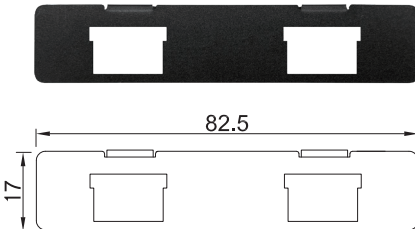

UB1528
Universal Bracket with 2x RJ45 Cutout
Dimension (WxD): 82.5 x 17 mm