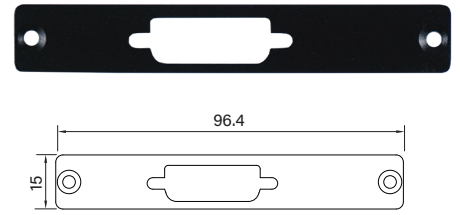

UB0214
Universal Bracket with 2x USB Cutout
 Dimension (WxD) : 53.5 x 21 mm

UB0303
Universal Bracket with 1x DB9 Cutout
 Dimension (WxD) : 64.6 x 16.4 mm

UB0311
Universal Bracket with 2x RJ45 Cutout
 Dimension (WxD) : 64.6 x 17.4 mm

UB0314
Universal Bracket with 2x USB Cutout
 Dimension (WxD) : 64.6 x 16.4 mm

UB0403
Universal Bracket with 2x DB9 Cutout
 Dimension (WxD) : 96.4 x 15 mm

UB0406
Universal Bracket with DP Cutout
 Dimension (WxD) : 96.4 x 15 mm

UB0407
Universal Bracket with DVI-D Cutout
 Dimension (WxD) : 96.4 x 15 mm

UB0408
Universal Bracket with HDMI Cutout
 Dimension (WxD) : 96.4 x 15 mm

UB0409
Universal Bracket with PS/2, LPT Cutout
 Dimension (WxD) : 96.4 x 15 mm

UB0411
Universal Bracket with 2x RJ45 Cutout
 Dimension (WxD) : 96.4 x 15 mm

UB0414
Universal Bracket with 2x USB Cutout
 Dimension (WxD) : 96.4 x 15 mm

UB0415
Universal Bracket with DIO Cutout
 Dimension (WxD) : 96.4 x 15 mm