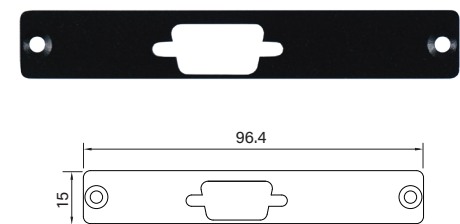

UB0407
Universal Bracket with DVI-D Cutout
 Dimension (WxD) : 96.4 x 15 mm

UB0408
Universal Bracket with HDMI Cutout
 Dimension (WxD) : 96.4 x 15 mm

UB0409
Universal Bracket with PS/2, LPT Cutout
 Dimension (WxD) : 96.4 x 15 mm

UB0411
Universal Bracket with 2x RJ45 Cutout
 Dimension (WxD) : 96.4 x 15 mm

UB0414
Universal Bracket with 2x USB Cutout
 Dimension (WxD) : 96.4 x 15 mm

UB0415
Universal Bracket with DIO Cutout
 Dimension (WxD) : 96.4 x 15 mm

UB0416
Universal Bracket with VGA Cutout
 Dimension (WxD) : 96.4 x 15 mm

UB0503
 Universal Bracket with 2x DB9 Cutout
 Dimension (WxD) : 154 x 17.3 mm

UB0504
 Universal Bracket with 4x DB9 Cutout
 Dimension (WxD) : 154 x 17.3 mm

UB0511
 Universal Bracket with 2x RJ45 Cutout
 Dimension (WxD) : 154 x 17.3 mm

UB0514
 Universal Bracket with 2x USB Cutout
 Dimension (WxD) : 154 x 17.3 mm

UB0610
 Universal Bracket with 4x M12 Cutout
 Dimension (WxD) : 81 x 26.2 mm