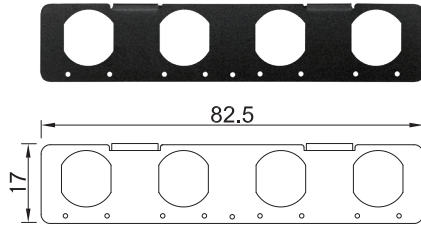

UB1510
Universal Bracket with 4x M12 Cutout
Dimension (WxD): 82.5 x 17 mm