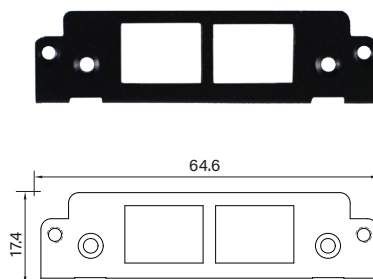

Universal Bracket

UB0111
Universal Bracket with 2x RJ45 Cutout
 Dimension (WxD) : 65 x 17.4 mm

UB0203
2x Universal Bracket with 1x DB9 Cutout
 Dimension (WxD) : 53.5 x 21 mm

UB0211
Universal Bracket with 2x RJ45 Cutout
 Dimension (WxD) : 53.5 x 21 mm

UB0214
Universal Bracket with 2x USB Cutout
 Dimension (WxD) : 53.5 x 21 mm

UB0303
Universal Bracket with 1x DB9 Cutout
 Dimension (WxD) : 64.6 x 16.4 mm

UB0311
Universal Bracket with 2x RJ45 Cutout
 Dimension (WxD) : 64.6 x 17.4 mm

UB0314
Universal Bracket with 2x USB Cutout
 Dimension (WxD) : 64.6 x 16.4 mm

UB0403
Universal Bracket with 2x DB9 Cutout
 Dimension (WxD) : 96.4 x 15 mm

UB0406
Universal Bracket with DP Cutout
 Dimension (WxD) : 96.4 x 15 mm

UB1414
Universal Bracket with 2x USB Cutout
 Dimension (WxD): 98.85 x 25.5 mm

UB1418
Universal Bracket with DIO Cutout
 Dimension (WxD): 98.85 x 25.5 mm

UB1428
Universal Bracket with 2x RJ45 Cutout
 Dimension (WxD): 98.85 x 25.5 mm