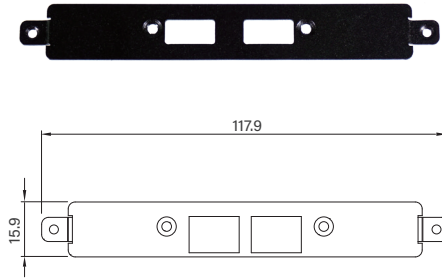

UB1028
Universal Bracket with 2x RJ45 Cutout
 Dimension (WxD) : 88.8 x 31 mm

UB1030
Universal Bracket with 4x M12 X-Coded Cutout
 Dimension (WxD) : 88.8 x 31 mm

UB1103
Universal Bracket with 2x DB9 Cutout
 Dimension (WxD) : 80.95 x 15.7 mm

UB1107
Universal Bracket with DVI-D Cutout
 Dimension (WxD) : 80.95 x 15.7 mm

UB1108
Universal Bracket with HDMI Cutout
 Dimension (WxD) : 80.95 x 15.7 mm

UB1111
Universal Bracket with 2x RJ45 Cutout for DC-1200 Front Bezel
 Dimension (WxD) : 80.95 x 15.7 mm

UB1115
Universal Bracket with DIO Cutout
 Dimension (WxD) : 80.95 x 15.7 mm

UB1116
Universal Bracket with VGA Cutout
 Dimension (WxD) : 80.95 x 15.7 mm

UB1129
Universal Bracket with 2x RJ45 Cutout for DC-1200 Rear Bezel
 Dimension (WxD) : 81.6 x 15.7 mm

UB1203
 Universal Bracket with 2x DB9 Cutout
 Dimension (WxD) : 117.9 x 15.9 mm

UB1211
 Universal Bracket with 2x RJ45 Cutout
 Dimension (WxD) : 117.9 x 15.9 mm

UB1214
 Universal Bracket with 2x USB Cutout
 Dimension (WxD) : 117.9 x 15.9 mm