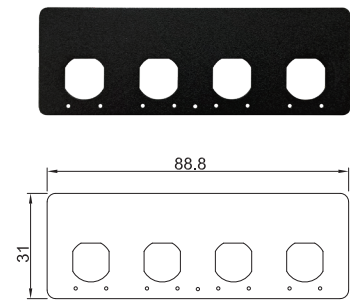

UB0918
Universal Bracket with DIO Cutout
 Dimension (WxD) : 96.95 x 18.4 mm

UB0930
Universal Bracket with 4x M12 X-Coded Cutout for DX Series
 Dimension (WxD) : 96.95 x 18.4 mm

UB1004
Universal Bracket with 4x DB9 Cutout
 Dimension (WxD) : 88.8 x 31.0 mm

UB1010
Universal Bracket with 4x M12 Cutout
 Dimension (WxD) : 88.8 x 31.0 mm

UB1012
Universal Bracket with 4x RJ45 Cutout
 Dimension (WxD) : 88.8 x 31.0 mm

UB1018
Universal Bracket with DIO Cutout
 Dimension (WxD) : 88.8 x 31.0 mm

UB1028
Universal Bracket with 2x RJ45 Cutout
 Dimension (WxD) : 88.8 x 31 mm

UB1030
Universal Bracket with 4x M12 X-Coded Cutout
 Dimension (WxD) : 88.8 x 31 mm

UB1103
Universal Bracket with 2x DB9 Cutout
 Dimension (WxD) : 80.95 x 15.7 mm