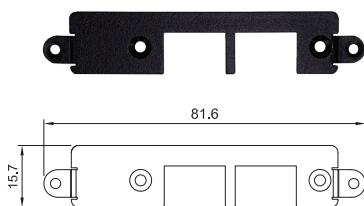

UB1010
Universal Bracket with 4x M12 Cutout
 Dimension (WxD) : 88.8 x 31.0 mm

UB1012
Universal Bracket with 4x RJ45 Cutout
 Dimension (WxD) : 88.8 x 31.0 mm

UB1018
Universal Bracket with DIO Cutout
 Dimension (WxD) : 88.8 x 31.0 mm

UB1028
Universal Bracket with 2x RJ45 Cutout
 Dimension (WxD) : 88.8 x 31 mm

UB1030
Universal Bracket with 4x M12 X-Coded Cutout
 Dimension (WxD) : 88.8 x 31 mm

UB1103
Universal Bracket with 2x DB9 Cutout
 Dimension (WxD) : 80.95 x 15.7 mm

UB1107
Universal Bracket with DVI-D Cutout
 Dimension (WxD) : 80.95 x 15.7 mm

UB1108
Universal Bracket with HDMI Cutout
 Dimension (WxD) : 80.95 x 15.7 mm

UB1111
Universal Bracket with 2x RJ45 Cutout for DC-1200 Front Bezel
 Dimension (WxD) : 80.95 x 15.7 mm

UB1115
Universal Bracket with DIO Cutout
 Dimension (WxD) : 80.95 x 15.7 mm

UB1116
Universal Bracket with VGA Cutout
 Dimension (WxD) : 80.95 x 15.7 mm

UB1129
Universal Bracket with 2x RJ45 Cutout for DC-1200 Rear Bezel
 Dimension (WxD) : 81.6 x 15.7 mm