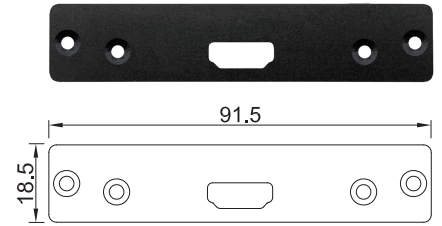

Universal Bracket

UB0111
Universal Bracket with 2x RJ45 Cutout
 Dimension (WxD) : 65 x 17.4 mm

UB0203
2x Universal Bracket with 1x DB9 Cutout
 Dimension (WxD) : 53.5 x 21 mm

UB0211
Universal Bracket with 2x RJ45 Cutout
 Dimension (WxD) : 53.5 x 21 mm

UB1528
Universal Bracket with 2x RJ45 Cutout
Dimension (WxD): 82.5 x 17 mm

UB1603
Universal Bracket with 2x DB9 Cutout
Dimension (WxD): 91.5 x 18.5 mm

UB1606
Universal Bracket with DP Cutout
Dimension (WxD): 91.5 x 18.5 mm

UB1608
Universal Bracket with HDMI Cutout
Dimension (WxD): 91.5 x 18.5 mm

UB1611
Universal Bracket with 2x RJ45 Cutout
Dimension (WxD): 91.5 x 18.5 mm

UB1614
Universal Bracket with 2x USB Cutout
Dimension (WxD): 91.5 x 18.5 mm