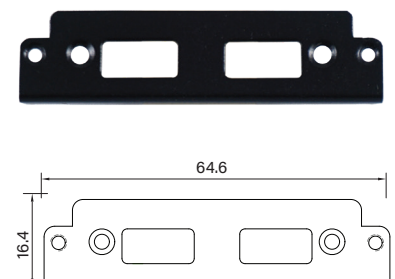

Universal Bracket

UB0111
Universal Bracket with 2x RJ45 Cutout
 Dimension (WxD) : 65 x 17.4 mm

UB0203
2x Universal Bracket with 1x DB9 Cutout
 Dimension (WxD) : 53.5 x 21 mm

UB0211
Universal Bracket with 2x RJ45 Cutout
 Dimension (WxD) : 53.5 x 21 mm

UB0214
Universal Bracket with 2x USB Cutout
 Dimension (WxD) : 53.5 x 21 mm

UB0303
Universal Bracket with 1x DB9 Cutout
 Dimension (WxD) : 64.6 x 16.4 mm

UB0311
Universal Bracket with 2x RJ45 Cutout
 Dimension (WxD) : 64.6 x 17.4 mm

UB0314
Universal Bracket with 2x USB Cutout
 Dimension (WxD) : 64.6 x 16.4 mm

UB0403
Universal Bracket with 2x DB9 Cutout
 Dimension (WxD) : 96.4 x 15 mm

UB0406
Universal Bracket with DP Cutout
 Dimension (WxD) : 96.4 x 15 mm

UB0407
Universal Bracket with DVI-D Cutout
 Dimension (WxD) : 96.4 x 15 mm

UB0408
Universal Bracket with HDMI Cutout
 Dimension (WxD) : 96.4 x 15 mm

UB0409
Universal Bracket with PS/2, LPT Cutout
 Dimension (WxD) : 96.4 x 15 mm