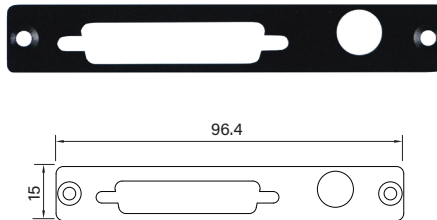

UB0214
Universal Bracket with 2x USB Cutout
 Dimension (WxD) : 53.5 x 21 mm

UB0303
Universal Bracket with 1x DB9 Cutout
 Dimension (WxD) : 64.6 x 16.4 mm

UB0311
Universal Bracket with 2x RJ45 Cutout
 Dimension (WxD) : 64.6 x 17.4 mm

UB0314
Universal Bracket with 2x USB Cutout
 Dimension (WxD) : 64.6 x 16.4 mm

UB0403
Universal Bracket with 2x DB9 Cutout
 Dimension (WxD) : 96.4 x 15 mm

UB0406
Universal Bracket with DP Cutout
 Dimension (WxD) : 96.4 x 15 mm

UB0407
Universal Bracket with DVI-D Cutout
 Dimension (WxD) : 96.4 x 15 mm

UB0408
Universal Bracket with HDMI Cutout
 Dimension (WxD) : 96.4 x 15 mm

UB0409
Universal Bracket with PS/2, LPT Cutout
 Dimension (WxD) : 96.4 x 15 mm

UB0411
Universal Bracket with 2x RJ45 Cutout
 Dimension (WxD) : 96.4 x 15 mm

UB0414
Universal Bracket with 2x USB Cutout
 Dimension (WxD) : 96.4 x 15 mm

UB0415
Universal Bracket with DIO Cutout
 Dimension (WxD) : 96.4 x 15 mm