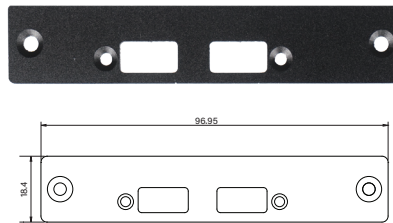

UB0710
Universal Bracket with 4x M12 Cutout
Dimension (WxD) : 82.5 x 19.5 mm

UB0711
Universal Bracket with 2x RJ45 Cutout
Dimension (WxD) : 82.5 x 19.5 mm

UB0712
Universal Bracket with 4x RJ45 Cutout
Dimension (WxD) : 82.5 x 19.5 mm

UB0714
Universal Bracket with 2x USB Cutout
Dimension (WxD) : 82.5 x 19.5 mm

UB0903
Universal Bracket with 2x DB9 Cutout
 Dimension (WxD) : 96.95 x 18.4 mm

UB0910
Universal Bracket with 4x M12 Cutout
 Dimension (WxD) : 96.95 x 18.4 mm

UB0911
Universal Bracket with 2x RJ45 Cutout
 Dimension (WxD) : 96.95 x 18.4 mm

UB0912
Universal Bracket with 4x RJ45 Cutout
 Dimension (WxD) : 96.95 x 18.4 mm

UB0914
Universal Bracket with 2x USB Cutout
 Dimension (WxD) : 96.95 x 18.4 mm