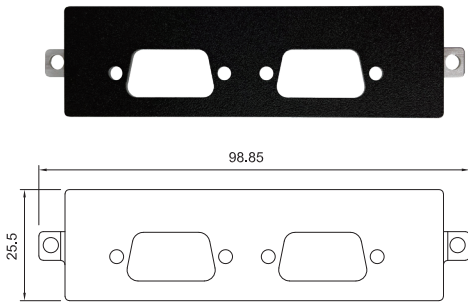

UB1312
 Universal Bracket with 4x RJ45 Cutout
 Dimension (WxD): 102.4 x 18.5 mm

UB1314
 Universal Bracket with 2x USB Cutout
 Dimension (WxD): 96.95 x 18.5 mm

UB1318
 Universal Bracket with DIO Cutout
 Dimension (WxD): 96.95 x 18.4 mm

UB1328
 Universal Bracket with 2x RJ45 Cutout
 Dimension (WxD): 102.4 x 18.5 mm

UB1329
 Universal Bracket with 4x DP Cutout
 Dimension (WxD): 102.4 x 18.5 mm

UB1330
 Universal Bracket with
 4x M12 X-Coded Cutout
 Dimension (WxD): 102.4 x 18.5 mm

UB1403
Universal Bracket with 2x DB9 Cutout
 Dimension (WxD): 98.85 x 25.5 mm

UB1410
Universal Bracket with 4x M12 Cutout
 Dimension (WxD): 98.85 x 25.5 mm

UB1412
Universal Bracket with 4x RJ45 Cutout
 Dimension (WxD): 98.85 x 25.5 mm