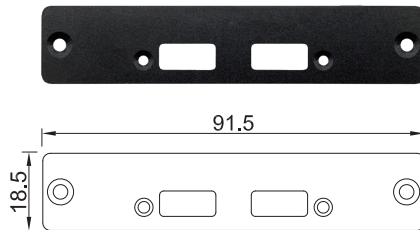

UB1528
Universal Bracket with 2x RJ45 Cutout
Dimension (WxD): 82.5 x 17 mm

UB1603
Universal Bracket with 2x DB9 Cutout
Dimension (WxD): 91.5 x 18.5 mm

UB1606
Universal Bracket with DP Cutout
Dimension (WxD): 91.5 x 18.5 mm

UB1608
Universal Bracket with HDMI Cutout
Dimension (WxD): 91.5 x 18.5 mm

UB1611
Universal Bracket with 2x RJ45 Cutout
Dimension (WxD): 91.5 x 18.5 mm

UB1614
Universal Bracket with 2x USB Cutout
Dimension (WxD): 91.5 x 18.5 mm