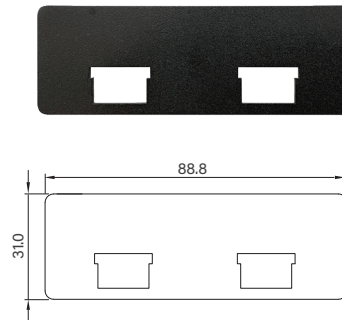

UB0911
Universal Bracket with 2x RJ45 Cutout
 Dimension (WxD) : 96.95 x 18.4 mm

UB0912
Universal Bracket with 4x RJ45 Cutout
 Dimension (WxD) : 96.95 x 18.4 mm

UB0914
Universal Bracket with 2x USB Cutout
 Dimension (WxD) : 96.95 x 18.4 mm

UB0918
Universal Bracket with DIO Cutout
 Dimension (WxD) : 96.95 x 18.4 mm

UB0930
Universal Bracket with 4x M12 X-Coded Cutout for DX Series
 Dimension (WxD) : 96.95 x 18.4 mm

UB1004
Universal Bracket with 4x DB9 Cutout
 Dimension (WxD) : 88.8 x 31.0 mm

UB1010
Universal Bracket with 4x M12 Cutout
 Dimension (WxD) : 88.8 x 31.0 mm

UB1012
Universal Bracket with 4x RJ45 Cutout
 Dimension (WxD) : 88.8 x 31.0 mm

UB1018
Universal Bracket with DIO Cutout
 Dimension (WxD) : 88.8 x 31.0 mm

UB1028
Universal Bracket with 2x RJ45 Cutout
 Dimension (WxD) : 88.8 x 31 mm

UB1030
Universal Bracket with 4x M12 X-Coded Cutout
 Dimension (WxD) : 88.8 x 31 mm

UB1103
Universal Bracket with 2x DB9 Cutout
 Dimension (WxD) : 80.95 x 15.7 mm