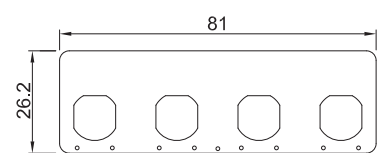

UB0416
Universal Bracket with VGA Cutout
 Dimension (WxD) : 96.4 x 15 mm

UB0503
 Universal Bracket with 2x DB9 Cutout
 Dimension (WxD) : 154 x 17.3 mm

UB0504
 Universal Bracket with 4x DB9 Cutout
 Dimension (WxD) : 154 x 17.3 mm

UB0511
 Universal Bracket with 2x RJ45 Cutout
 Dimension (WxD) : 154 x 17.3 mm

UB0514
 Universal Bracket with 2x USB Cutout
 Dimension (WxD) : 154 x 17.3 mm

UB0610
 Universal Bracket with 4x M12 Cutout
 Dimension (WxD) : 81 x 26.2 mm

UB0612
 Universal Bracket with 4x RJ45 Cutout
 Dimension (WxD) : 81 x 26.2 mm

UB0630
 Universal Bracket with
 4x M12 X-Coded Cutout
 Dimension (WxD) : 81 x 26.2 mm

UB0703
Universal Bracket with 2x DB9 Cutout
Dimension (WxD) : 82.5 x 19.5 mm

UB0710
Universal Bracket with 4x M12 Cutout
Dimension (WxD) : 82.5 x 19.5 mm

UB0711
Universal Bracket with 2x RJ45 Cutout
Dimension (WxD) : 82.5 x 19.5 mm

UB0712
Universal Bracket with 4x RJ45 Cutout
Dimension (WxD) : 82.5 x 19.5 mm