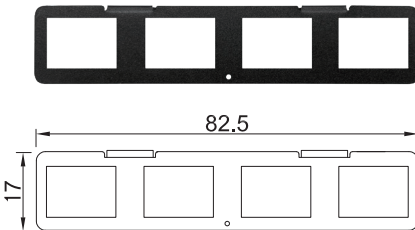

UB1414
Universal Bracket with 2x USB Cutout
 Dimension (WxD): 98.85 x 25.5 mm

UB1418
Universal Bracket with DIO Cutout
 Dimension (WxD): 98.85 x 25.5 mm

UB1428
Universal Bracket with 2x RJ45 Cutout
 Dimension (WxD): 98.85 x 25.5 mm

UB1503
Universal Bracket with 2x DB9 Cutout
Dimension (WxD): 82.5 x 17 mm

UB1510
Universal Bracket with 4x M12 Cutout
Dimension (WxD): 82.5 x 17 mm

UB1511
Universal Bracket with 2x RJ45 Cutout
Dimension (WxD): 82.5 x 17 mm

UB1512
Universal Bracket with 4x RJ45 Cutout
Dimension (WxD): 82.5 x 17 mm

UB1514
Universal Bracket with 2x USB Cutout
Dimension (WxD): 82.5 x 17 mm

UB1518
Universal Bracket with DIO Cutout
Dimension (WxD): 82.5 x 17 mm