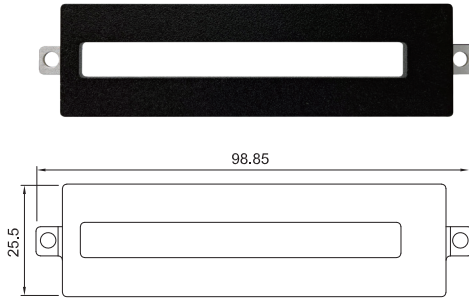

UB1403
Universal Bracket with 2x DB9 Cutout
 Dimension (WxD): 98.85 x 25.5 mm

UB1410
Universal Bracket with 4x M12 Cutout
 Dimension (WxD): 98.85 x 25.5 mm

UB1412
Universal Bracket with 4x RJ45 Cutout
 Dimension (WxD): 98.85 x 25.5 mm

UB1414
Universal Bracket with 2x USB Cutout
 Dimension (WxD): 98.85 x 25.5 mm

UB1418
Universal Bracket with DIO Cutout
 Dimension (WxD): 98.85 x 25.5 mm

UB1428
Universal Bracket with 2x RJ45 Cutout
 Dimension (WxD): 98.85 x 25.5 mm