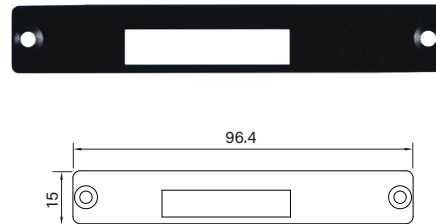

UB0314
Universal Bracket with 2x USB Cutout
 Dimension (WxD) : 64.6 x 16.4 mm

UB0403
Universal Bracket with 2x DB9 Cutout
 Dimension (WxD) : 96.4 x 15 mm

UB0406
Universal Bracket with DP Cutout
 Dimension (WxD) : 96.4 x 15 mm

UB0407
Universal Bracket with DVI-D Cutout
 Dimension (WxD) : 96.4 x 15 mm

UB0408
Universal Bracket with HDMI Cutout
 Dimension (WxD) : 96.4 x 15 mm

UB0409
Universal Bracket with PS/2, LPT Cutout
 Dimension (WxD) : 96.4 x 15 mm

UB0411
Universal Bracket with 2x RJ45 Cutout
 Dimension (WxD) : 96.4 x 15 mm

UB0414
Universal Bracket with 2x USB Cutout
 Dimension (WxD) : 96.4 x 15 mm

UB0415
Universal Bracket with DIO Cutout
 Dimension (WxD) : 96.4 x 15 mm

UB0416
Universal Bracket with VGA Cutout
 Dimension (WxD) : 96.4 x 15 mm

UB0503
 Universal Bracket with 2x DB9 Cutout
 Dimension (WxD) : 154 x 17.3 mm

UB0504
 Universal Bracket with 4x DB9 Cutout
 Dimension (WxD) : 154 x 17.3 mm