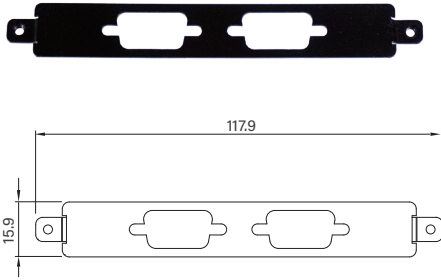

UB1028
Universal Bracket with 2x RJ45 Cutout
 Dimension (WxD) : 88.8 x 31 mm

UB1030
Universal Bracket with 4x M12 X-Coded Cutout
 Dimension (WxD) : 88.8 x 31 mm

UB1103
Universal Bracket with 2x DB9 Cutout
 Dimension (WxD) : 80.95 x 15.7 mm

UB1107
Universal Bracket with DVI-D Cutout
 Dimension (WxD) : 80.95 x 15.7 mm

UB1108
Universal Bracket with HDMI Cutout
 Dimension (WxD) : 80.95 x 15.7 mm

UB1111
Universal Bracket with 2x RJ45 Cutout for DC-1200 Front Bezel
 Dimension (WxD) : 80.95 x 15.7 mm

UB1115
Universal Bracket with DIO Cutout
 Dimension (WxD) : 80.95 x 15.7 mm

UB1116
Universal Bracket with VGA Cutout
 Dimension (WxD) : 80.95 x 15.7 mm

UB1129
Universal Bracket with 2x RJ45 Cutout for DC-1200 Rear Bezel
 Dimension (WxD) : 81.6 x 15.7 mm

UB1203
 Universal Bracket with 2x DB9 Cutout
 Dimension (WxD) : 117.9 x 15.9 mm

UB1211
 Universal Bracket with 2x RJ45 Cutout
 Dimension (WxD) : 117.9 x 15.9 mm

UB1214
 Universal Bracket with 2x USB Cutout
 Dimension (WxD) : 117.9 x 15.9 mm