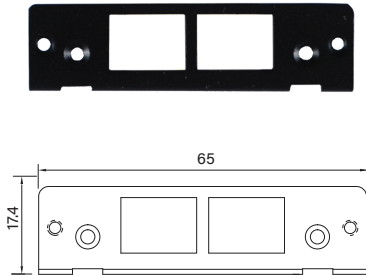

Universal Bracket

UB0111
Universal Bracket with 2x RJ45 Cutout
 Dimension (WxD) : 65 x 17.4 mm

UB0203
2x Universal Bracket with 1x DB9 Cutout
 Dimension (WxD) : 53.5 x 21 mm

UB0211
Universal Bracket with 2x RJ45 Cutout
 Dimension (WxD) : 53.5 x 21 mm

UB0214
Universal Bracket with 2x USB Cutout
 Dimension (WxD) : 53.5 x 21 mm

UB0303
Universal Bracket with 1x DB9 Cutout
 Dimension (WxD) : 64.6 x 16.4 mm

UB0311
Universal Bracket with 2x RJ45 Cutout
 Dimension (WxD) : 64.6 x 17.4 mm

UB0314
Universal Bracket with 2x USB Cutout
 Dimension (WxD) : 64.6 x 16.4 mm

UB0403
Universal Bracket with 2x DB9 Cutout
 Dimension (WxD) : 96.4 x 15 mm

UB0406
Universal Bracket with DP Cutout
 Dimension (WxD) : 96.4 x 15 mm

UB1414
Universal Bracket with 2x USB Cutout
 Dimension (WxD): 98.85 x 25.5 mm

UB1418
Universal Bracket with DIO Cutout
 Dimension (WxD): 98.85 x 25.5 mm

UB1428
Universal Bracket with 2x RJ45 Cutout
 Dimension (WxD): 98.85 x 25.5 mm