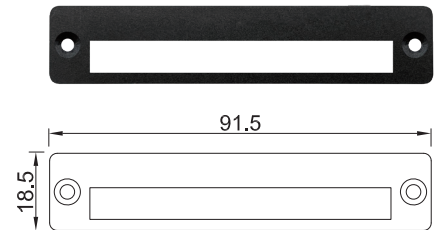

UB1618
Universal Bracket with DIO Cutout
Dimension (WxD): 91.5 x 18.5 mm