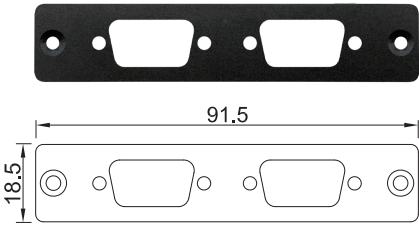

UB1603
Universal Bracket with 2x DB9 Cutout
Dimension (WxD): 91.5 x 18.5 mm