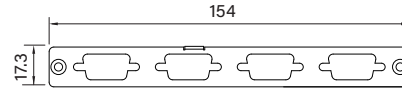

UB0407
Universal Bracket with DVI-D Cutout
 Dimension (WxD) : 96.4 x 15 mm

UB0408
Universal Bracket with HDMI Cutout
 Dimension (WxD) : 96.4 x 15 mm

UB0409
Universal Bracket with PS/2, LPT Cutout
 Dimension (WxD) : 96.4 x 15 mm

UB0411
Universal Bracket with 2x RJ45 Cutout
 Dimension (WxD) : 96.4 x 15 mm

UB0414
Universal Bracket with 2x USB Cutout
 Dimension (WxD) : 96.4 x 15 mm

UB0415
Universal Bracket with DIO Cutout
 Dimension (WxD) : 96.4 x 15 mm

UB0416
Universal Bracket with VGA Cutout
 Dimension (WxD) : 96.4 x 15 mm

UB0503
 Universal Bracket with 2x DB9 Cutout
 Dimension (WxD) : 154 x 17.3 mm

UB0504
 Universal Bracket with 4x DB9 Cutout
 Dimension (WxD) : 154 x 17.3 mm

UB0511
 Universal Bracket with 2x RJ45 Cutout
 Dimension (WxD) : 154 x 17.3 mm

UB0514
 Universal Bracket with 2x USB Cutout
 Dimension (WxD) : 154 x 17.3 mm

UB0610
 Universal Bracket with 4x M12 Cutout
 Dimension (WxD) : 81 x 26.2 mm