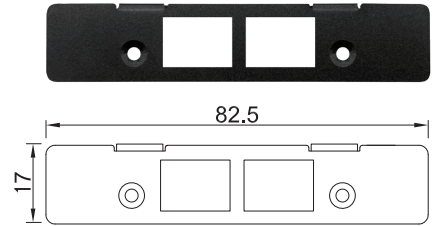

Universal Bracket

UB0111
Universal Bracket with 2x RJ45 Cutout
 Dimension (WxD) : 65 x 17.4 mm

UB0203
2x Universal Bracket with 1x DB9 Cutout
 Dimension (WxD) : 53.5 x 21 mm

UB0211
Universal Bracket with 2x RJ45 Cutout
 Dimension (WxD) : 53.5 x 21 mm

UB1403
Universal Bracket with 2x DB9 Cutout
 Dimension (WxD): 98.85 x 25.5 mm

UB1410
Universal Bracket with 4x M12 Cutout
 Dimension (WxD): 98.85 x 25.5 mm

UB1412
Universal Bracket with 4x RJ45 Cutout
 Dimension (WxD): 98.85 x 25.5 mm

UB1414
Universal Bracket with 2x USB Cutout
 Dimension (WxD): 98.85 x 25.5 mm

UB1418
Universal Bracket with DIO Cutout
 Dimension (WxD): 98.85 x 25.5 mm

UB1428
Universal Bracket with 2x RJ45 Cutout
 Dimension (WxD): 98.85 x 25.5 mm

UB1503
Universal Bracket with 2x DB9 Cutout
Dimension (WxD): 82.5 x 17 mm

UB1510
Universal Bracket with 4x M12 Cutout
Dimension (WxD): 82.5 x 17 mm

UB1511
Universal Bracket with 2x RJ45 Cutout
Dimension (WxD): 82.5 x 17 mm