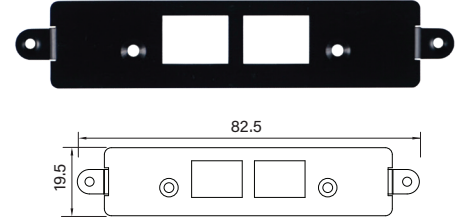

UB0511
 Universal Bracket with 2x RJ45 Cutout
 Dimension (WxD) : 154 x 17.3 mm

UB0514
 Universal Bracket with 2x USB Cutout
 Dimension (WxD) : 154 x 17.3 mm

UB0610
 Universal Bracket with 4x M12 Cutout
 Dimension (WxD) : 81 x 26.2 mm

UB0612
 Universal Bracket with 4x RJ45 Cutout
 Dimension (WxD) : 81 x 26.2 mm

UB0630
 Universal Bracket with
 4x M12 X-Coded Cutout
 Dimension (WxD) : 81 x 26.2 mm

UB0703
Universal Bracket with 2x DB9 Cutout
Dimension (WxD) : 82.5 x 19.5 mm

UB0710
Universal Bracket with 4x M12 Cutout
Dimension (WxD) : 82.5 x 19.5 mm

UB0711
Universal Bracket with 2x RJ45 Cutout
Dimension (WxD) : 82.5 x 19.5 mm

UB0712
Universal Bracket with 4x RJ45 Cutout
Dimension (WxD) : 82.5 x 19.5 mm

UB0714
Universal Bracket with 2x USB Cutout
Dimension (WxD) : 82.5 x 19.5 mm

UB0903
Universal Bracket with 2x DB9 Cutout
 Dimension (WxD) : 96.95 x 18.4 mm

UB0910
Universal Bracket with 4x M12 Cutout
 Dimension (WxD) : 96.95 x 18.4 mm