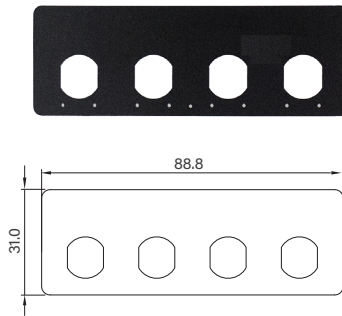

UB0911
Universal Bracket with 2x RJ45 Cutout
 Dimension (WxD) : 96.95 x 18.4 mm

UB0912
Universal Bracket with 4x RJ45 Cutout
 Dimension (WxD) : 96.95 x 18.4 mm

UB0914
Universal Bracket with 2x USB Cutout
 Dimension (WxD) : 96.95 x 18.4 mm

UB0918
Universal Bracket with DIO Cutout
 Dimension (WxD) : 96.95 x 18.4 mm

UB0930
Universal Bracket with 4x M12 X-Coded Cutout for DX Series
 Dimension (WxD) : 96.95 x 18.4 mm

UB1004
Universal Bracket with 4x DB9 Cutout
 Dimension (WxD) : 88.8 x 31.0 mm

UB1010
Universal Bracket with 4x M12 Cutout
 Dimension (WxD) : 88.8 x 31.0 mm

UB1012
Universal Bracket with 4x RJ45 Cutout
 Dimension (WxD) : 88.8 x 31.0 mm

UB1018
Universal Bracket with DIO Cutout
 Dimension (WxD) : 88.8 x 31.0 mm

UB1028
Universal Bracket with 2x RJ45 Cutout
 Dimension (WxD) : 88.8 x 31 mm

UB1030
Universal Bracket with 4x M12 X-Coded Cutout
 Dimension (WxD) : 88.8 x 31 mm

UB1103
Universal Bracket with 2x DB9 Cutout
 Dimension (WxD) : 80.95 x 15.7 mm