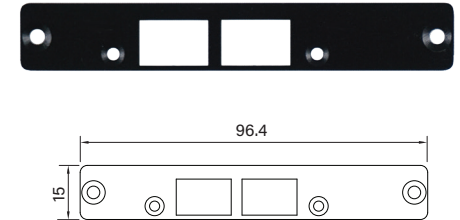

UB0314
Universal Bracket with 2x USB Cutout
 Dimension (WxD) : 64.6 x 16.4 mm

UB0403
Universal Bracket with 2x DB9 Cutout
 Dimension (WxD) : 96.4 x 15 mm

UB0406
Universal Bracket with DP Cutout
 Dimension (WxD) : 96.4 x 15 mm

UB0407
Universal Bracket with DVI-D Cutout
 Dimension (WxD) : 96.4 x 15 mm

UB0408
Universal Bracket with HDMI Cutout
 Dimension (WxD) : 96.4 x 15 mm

UB0409
Universal Bracket with PS/2, LPT Cutout
 Dimension (WxD) : 96.4 x 15 mm

UB0411
Universal Bracket with 2x RJ45 Cutout
 Dimension (WxD) : 96.4 x 15 mm

UB0414
Universal Bracket with 2x USB Cutout
 Dimension (WxD) : 96.4 x 15 mm

UB0415
Universal Bracket with DIO Cutout
 Dimension (WxD) : 96.4 x 15 mm

UB0416
Universal Bracket with VGA Cutout
 Dimension (WxD) : 96.4 x 15 mm

UB0503
 Universal Bracket with 2x DB9 Cutout
 Dimension (WxD) : 154 x 17.3 mm

UB0504
 Universal Bracket with 4x DB9 Cutout
 Dimension (WxD) : 154 x 17.3 mm