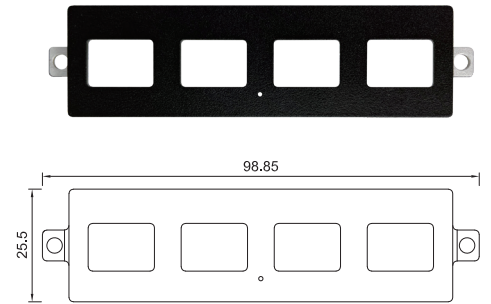

UB1312
 Universal Bracket with 4x RJ45 Cutout
 Dimension (WxD): 102.4 x 18.5 mm

UB1314
 Universal Bracket with 2x USB Cutout
 Dimension (WxD): 96.95 x 18.5 mm

UB1318
 Universal Bracket with DIO Cutout
 Dimension (WxD): 96.95 x 18.4 mm

UB1328
 Universal Bracket with 2x RJ45 Cutout
 Dimension (WxD): 102.4 x 18.5 mm

UB1329
 Universal Bracket with 4x DP Cutout
 Dimension (WxD): 102.4 x 18.5 mm

UB1330
 Universal Bracket with
 4x M12 X-Coded Cutout
 Dimension (WxD): 102.4 x 18.5 mm

UB1403
Universal Bracket with 2x DB9 Cutout
 Dimension (WxD): 98.85 x 25.5 mm

UB1410
Universal Bracket with 4x M12 Cutout
 Dimension (WxD): 98.85 x 25.5 mm

UB1412
Universal Bracket with 4x RJ45 Cutout
 Dimension (WxD): 98.85 x 25.5 mm