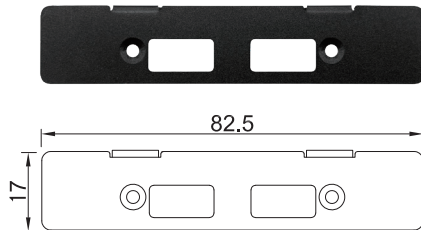

Universal Bracket

UB0111
Universal Bracket with 2x RJ45 Cutout
 Dimension (WxD) : 65 x 17.4 mm

UB0203
2x Universal Bracket with 1x DB9 Cutout
 Dimension (WxD) : 53.5 x 21 mm

UB0211
Universal Bracket with 2x RJ45 Cutout
 Dimension (WxD) : 53.5 x 21 mm

UB1414
Universal Bracket with 2x USB Cutout
 Dimension (WxD): 98.85 x 25.5 mm

UB1418
Universal Bracket with DIO Cutout
 Dimension (WxD): 98.85 x 25.5 mm

UB1428
Universal Bracket with 2x RJ45 Cutout
 Dimension (WxD): 98.85 x 25.5 mm

UB1503
Universal Bracket with 2x DB9 Cutout
Dimension (WxD): 82.5 x 17 mm

UB1510
Universal Bracket with 4x M12 Cutout
Dimension (WxD): 82.5 x 17 mm

UB1511
Universal Bracket with 2x RJ45 Cutout
Dimension (WxD): 82.5 x 17 mm

UB1512
Universal Bracket with 4x RJ45 Cutout
Dimension (WxD): 82.5 x 17 mm

UB1514
Universal Bracket with 2x USB Cutout
Dimension (WxD): 82.5 x 17 mm

UB1518
Universal Bracket with DIO Cutout
Dimension (WxD): 82.5 x 17 mm