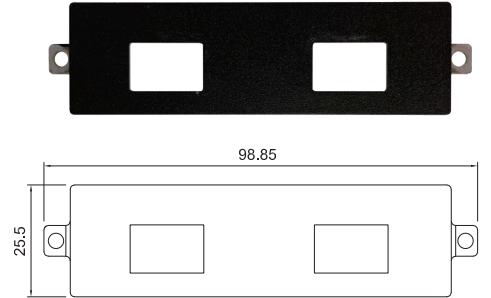

UB1403
Universal Bracket with 2x DB9 Cutout
 Dimension (WxD): 98.85 x 25.5 mm

UB1410
Universal Bracket with 4x M12 Cutout
 Dimension (WxD): 98.85 x 25.5 mm

UB1412
Universal Bracket with 4x RJ45 Cutout
 Dimension (WxD): 98.85 x 25.5 mm

UB1414
Universal Bracket with 2x USB Cutout
 Dimension (WxD): 98.85 x 25.5 mm

UB1418
Universal Bracket with DIO Cutout
 Dimension (WxD): 98.85 x 25.5 mm

UB1428
Universal Bracket with 2x RJ45 Cutout
 Dimension (WxD): 98.85 x 25.5 mm