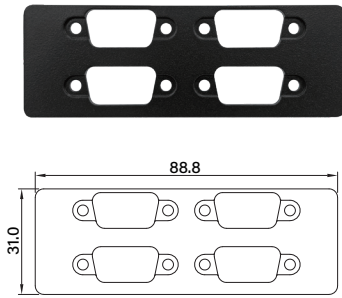

UB0714
Universal Bracket with 2x USB Cutout
Dimension (WxD) : 82.5 x 19.5 mm

UB0903
Universal Bracket with 2x DB9 Cutout
 Dimension (WxD) : 96.95 x 18.4 mm

UB0910
Universal Bracket with 4x M12 Cutout
 Dimension (WxD) : 96.95 x 18.4 mm

UB0911
Universal Bracket with 2x RJ45 Cutout
 Dimension (WxD) : 96.95 x 18.4 mm

UB0912
Universal Bracket with 4x RJ45 Cutout
 Dimension (WxD) : 96.95 x 18.4 mm

UB0914
Universal Bracket with 2x USB Cutout
 Dimension (WxD) : 96.95 x 18.4 mm

UB0918
Universal Bracket with DIO Cutout
 Dimension (WxD) : 96.95 x 18.4 mm

UB0930
Universal Bracket with 4x M12 X-Coded Cutout for DX Series
 Dimension (WxD) : 96.95 x 18.4 mm

UB1004
Universal Bracket with 4x DB9 Cutout
 Dimension (WxD) : 88.8 x 31.0 mm

UB1010
Universal Bracket with 4x M12 Cutout
 Dimension (WxD) : 88.8 x 31.0 mm

UB1012
Universal Bracket with 4x RJ45 Cutout
 Dimension (WxD) : 88.8 x 31.0 mm

UB1018
Universal Bracket with DIO Cutout
 Dimension (WxD) : 88.8 x 31.0 mm