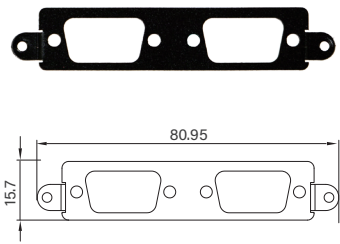

UB0911
Universal Bracket with 2x RJ45 Cutout
 Dimension (WxD) : 96.95 x 18.4 mm

UB0912
Universal Bracket with 4x RJ45 Cutout
 Dimension (WxD) : 96.95 x 18.4 mm

UB0914
Universal Bracket with 2x USB Cutout
 Dimension (WxD) : 96.95 x 18.4 mm

UB0918
Universal Bracket with DIO Cutout
 Dimension (WxD) : 96.95 x 18.4 mm

UB0930
Universal Bracket with 4x M12 X-Coded Cutout for DX Series
 Dimension (WxD) : 96.95 x 18.4 mm

UB1004
Universal Bracket with 4x DB9 Cutout
 Dimension (WxD) : 88.8 x 31.0 mm

UB1010
Universal Bracket with 4x M12 Cutout
 Dimension (WxD) : 88.8 x 31.0 mm

UB1012
Universal Bracket with 4x RJ45 Cutout
 Dimension (WxD) : 88.8 x 31.0 mm

UB1018
Universal Bracket with DIO Cutout
 Dimension (WxD) : 88.8 x 31.0 mm

UB1028
Universal Bracket with 2x RJ45 Cutout
 Dimension (WxD) : 88.8 x 31 mm

UB1030
Universal Bracket with 4x M12 X-Coded Cutout
 Dimension (WxD) : 88.8 x 31 mm

UB1103
Universal Bracket with 2x DB9 Cutout
 Dimension (WxD) : 80.95 x 15.7 mm