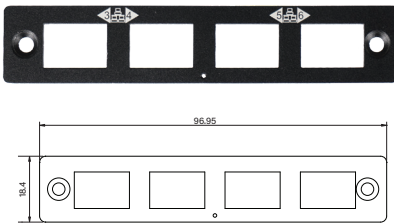

UB0710
Universal Bracket with 4x M12 Cutout
Dimension (WxD) : 82.5 x 19.5 mm

UB0711
Universal Bracket with 2x RJ45 Cutout
Dimension (WxD) : 82.5 x 19.5 mm

UB0712
Universal Bracket with 4x RJ45 Cutout
Dimension (WxD) : 82.5 x 19.5 mm

UB0714
Universal Bracket with 2x USB Cutout
Dimension (WxD) : 82.5 x 19.5 mm

UB0903
Universal Bracket with 2x DB9 Cutout
 Dimension (WxD) : 96.95 x 18.4 mm

UB0910
Universal Bracket with 4x M12 Cutout
 Dimension (WxD) : 96.95 x 18.4 mm

UB0911
Universal Bracket with 2x RJ45 Cutout
 Dimension (WxD) : 96.95 x 18.4 mm

UB0912
Universal Bracket with 4x RJ45 Cutout
 Dimension (WxD) : 96.95 x 18.4 mm

UB0914
Universal Bracket with 2x USB Cutout
 Dimension (WxD) : 96.95 x 18.4 mm