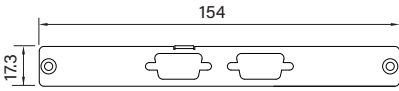

UB0407
Universal Bracket with DVI-D Cutout
 Dimension (WxD) : 96.4 x 15 mm

UB0408
Universal Bracket with HDMI Cutout
 Dimension (WxD) : 96.4 x 15 mm

UB0409
Universal Bracket with PS/2, LPT Cutout
 Dimension (WxD) : 96.4 x 15 mm

UB0411
Universal Bracket with 2x RJ45 Cutout
 Dimension (WxD) : 96.4 x 15 mm

UB0414
Universal Bracket with 2x USB Cutout
 Dimension (WxD) : 96.4 x 15 mm

UB0415
Universal Bracket with DIO Cutout
 Dimension (WxD) : 96.4 x 15 mm

UB0416
Universal Bracket with VGA Cutout
 Dimension (WxD) : 96.4 x 15 mm

UB0503
 Universal Bracket with 2x DB9 Cutout
 Dimension (WxD) : 154 x 17.3 mm

UB0504
 Universal Bracket with 4x DB9 Cutout
 Dimension (WxD) : 154 x 17.3 mm

UB0511
 Universal Bracket with 2x RJ45 Cutout
 Dimension (WxD) : 154 x 17.3 mm

UB0514
 Universal Bracket with 2x USB Cutout
 Dimension (WxD) : 154 x 17.3 mm

UB0610
 Universal Bracket with 4x M12 Cutout
 Dimension (WxD) : 81 x 26.2 mm