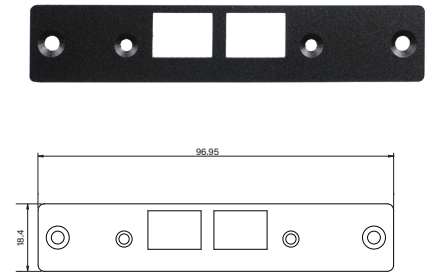

UB1311
Universal Bracket with 2x RJ45 Cutout
Dimension (WxD): 96.95 x 18.4 mm