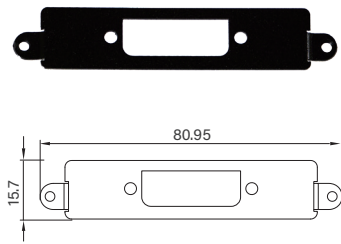

UB0911
Universal Bracket with 2x RJ45 Cutout
 Dimension (WxD) : 96.95 x 18.4 mm

UB0912
Universal Bracket with 4x RJ45 Cutout
 Dimension (WxD) : 96.95 x 18.4 mm

UB0914
Universal Bracket with 2x USB Cutout
 Dimension (WxD) : 96.95 x 18.4 mm

UB1010
Universal Bracket with 4x M12 Cutout
 Dimension (WxD) : 88.8 x 31.0 mm

UB1012
Universal Bracket with 4x RJ45 Cutout
 Dimension (WxD) : 88.8 x 31.0 mm

UB1018
Universal Bracket with DIO Cutout
 Dimension (WxD) : 88.8 x 31.0 mm

UB1028
Universal Bracket with 2x RJ45 Cutout
 Dimension (WxD) : 88.8 x 31 mm

UB1030
Universal Bracket with 4x M12 X-Coded Cutout
 Dimension (WxD) : 88.8 x 31 mm

UB1103
Universal Bracket with 2x DB9 Cutout
 Dimension (WxD) : 80.95 x 15.7 mm

UB1107
Universal Bracket with DVI-D Cutout
 Dimension (WxD) : 80.95 x 15.7 mm

UB1108
Universal Bracket with HDMI Cutout
 Dimension (WxD) : 80.95 x 15.7 mm

UB1111
Universal Bracket with 2x RJ45 Cutout for DC-1200 Front Bezel
 Dimension (WxD) : 80.95 x 15.7 mm