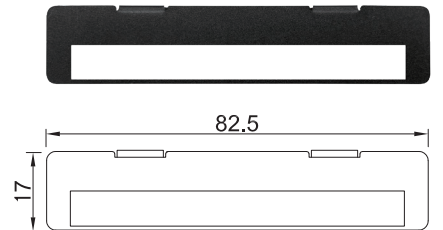

UB1518
Universal Bracket with DIO Cutout
Dimension (WxD): 82.5 x 17 mm