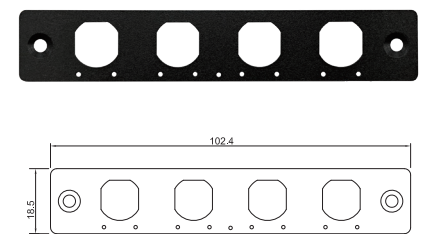

UB1330
Universal Bracket with
4x M12 X-Coded Cutout
Dimension (WxD): 102.4 x 18.5 mm