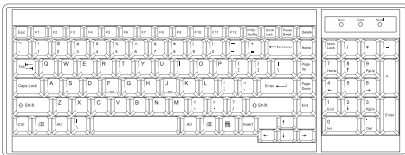

DVI-D KVM	IP	Remote	12-port
	0	0	F117 - 1201D

DVI-D USB KVM Cable

Resolution Support **: 16:10 - max. 1920 x 1200
16:9 - max. 1920 x 1080
4:3 - max. 1600 x 1200

CI - 6 (6 ft)
CI - 15 (15 ft)

Cat6 Matrix KVM	IP	Remote	8-port	16-port	32-port
	1	1	-	F117 - MUIP1613	F117 - MUIP3213
	2	1	-	F117 - MUIP1624	F117 - MUIP3224
	0	1	-	F117 - MU1602	F117 - MU3202
	0	2	-	F117 - MU1603	F117 - MU3203
	0	3	-	F117 - MU1604	F117 - MU3204

Cat6 KVM Dongle

DG - 100P
DP - USB dongle

DG - 100H
HDMI - USB dongle

DG - 100SD
DVI - USB dongle

DG - 100S
VGA - USB dongle

DG - 100
VGA - PS/2 dongle

Resolution Support **: 16:10 - max. 1920 x 1200
16:9 - max. 1920 x 1080
4:3 - max. 1600 x 1200

Cat6 Combo KVM	IP	Remote	8-port	16-port	32-port
	1	0	F117 - UIP802	F117 - UIP1602	F117 - UIP3202
	0	1	F117 - U802	F117 - U1602	F117 - U3202
	0	0	F117 - U801	F117 - U1601	F117 - U3201

DB-15 Matrix KVM	IP	Remote	8-port	16-port
	1	1	F117 - MIP813	F117 - MIP1613
	2	1	F117 - MIP824	F117 - MIP1624
	0	1	F117 - M802	F117 - M1602
	0	2	F117 - M803	F117 - M1603
0	3	F117 - M804	F117 - M1604	

DB-15 VGA USB KVM Cable

CB - 6 (6 ft)

CB - 10 (10 ft)

CB - 15 (15 ft)

Resolution Support **: 16:10 - max. 1920 x 1200
16:9 - max. 1920 x 1080
4:3 - max. 1600 x 1200

DB-15 Combo KVM	IP	Remote	8-port	16-port
	1	0	F117 - IP802	F117 - IP1602
	0	1	F117 - 802	F117 - 1602
	0	0	F117 - S801	F117 - S1601

DB-15 USB Hub KVM	IP	Remote	8-port	16-port
	1	0	F117 - IP802H	F117 - IP1602H
	0	1	F117 - 802H	F117 - 1602H
	0	0	F117 - 801H	F117 - 1601H

Standard Keyboard

Ge G keyboard integrated with touchpad

Gb G keyboard integrated with trackball

Supporting layouts

America United States

EMEA

United Kingdom

Germany

France

Spain

Norway

Italy

Russia

Switzerland

Netherlands

Portugal

Asia

China

Japan

Korea

Arabia

Turkey

Keyboard Options

* US layout only

Me Mac keyboard with touchpad

Se S keyboard with touchpad

Mb Mac keyboard with trackball

Sb S keyboard with trackball