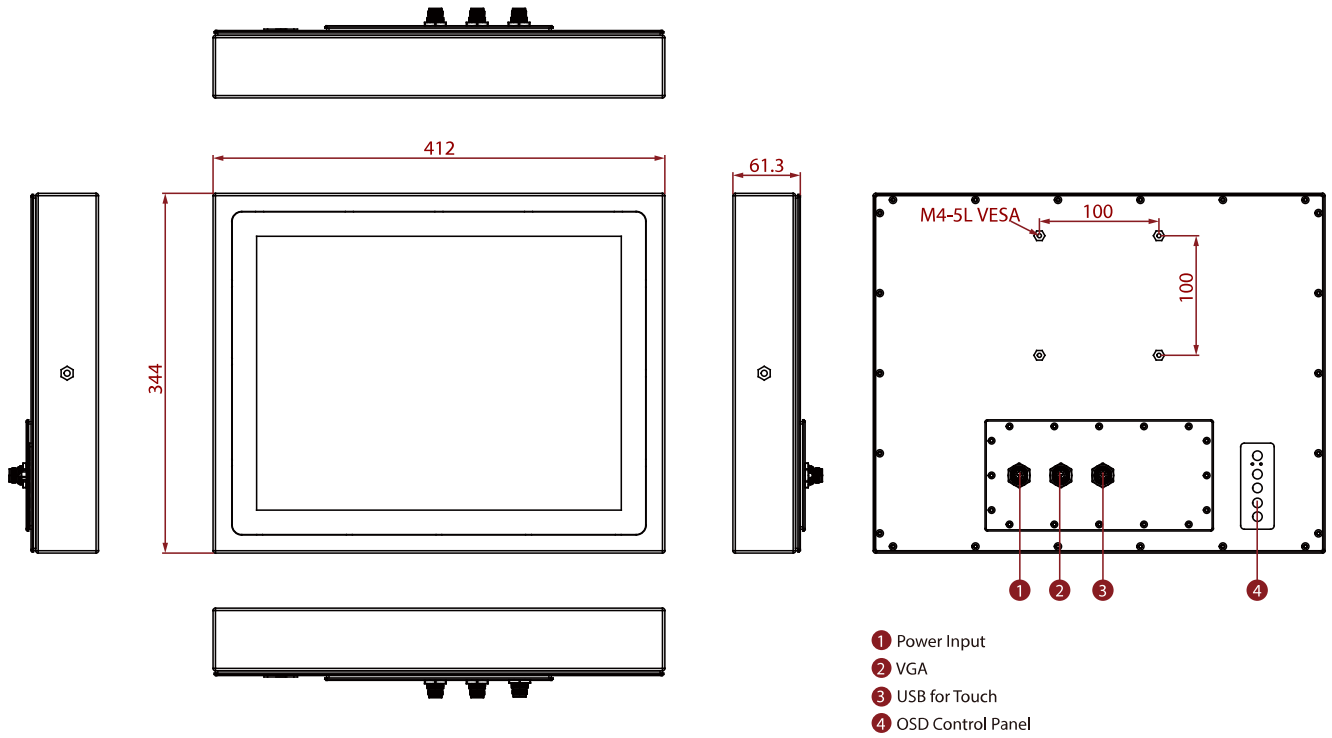

SPECIFICATIONS

Display	
Resolution	1280x1024
Contrast Ratio	1000:1
Display Color	16.2M Colors
Active Area	337.920x270.336 mm
Size	17 inches
Panel Brightness	350 nits
View Angles	85,85,80,80
Touch / Glass	Projected Capacitive Multi Touch Screen
Mechanical	
Dimension	412 x 344 x 61.3 mm
Enclosure	Stainless Housing
Mounting	VESA Mount Yoke Mount
Cooling System	Fanless design
Environment	
Operating Humidity	10% to 90% (non-condensing)
Storage Temperature	-20~60°C
Operating Temperature	0~45°C
IP rating	IP65
Certification	
Certification	CE, FCC
IO Ports	
USB Port	1 x M12 waterproof connector for touch screen control
Video	1x M12 type connector for VGA input 1x waterproof connector for DVI input (Optional) 1x waterproof connector for HDMI input (Optional)
Indicator	1 x LED Indicator for power 1 x LED Indicator for status
Control	
Button	1 x Power Button 1 x Adjust up button 1 x Adjust down button 1 x ESC (Auto) button 1 x OK (Menu) button
Accessory	
Accessory	100~240V AC to DC Adapter with waterproof connector Power Cord External USB cable with waterproof connector for touchscreen control External VGA cable with waterproof connector
Optional Accessory	External HDMI cable with waterproof connector (Optional) External DVI cable with waterproof connector (Optional)

Waterproof caps
Manual
VESA screws

Power

Power Rating 12V DC (M12 type)

DIMENSIONS UNIT:MM

Winmate R17L100-SPM1

NOTE

1. This is a simplified drawing and some components are not marked in detail.
2. Please contact our sales representative if you need further product information.
3. All specifications are subject to change without prior notice.
4. The product shown in this datasheet is a standard model. For diagrams that contain customized or optional I/O, please contact the Winmate Sales Team for more information.