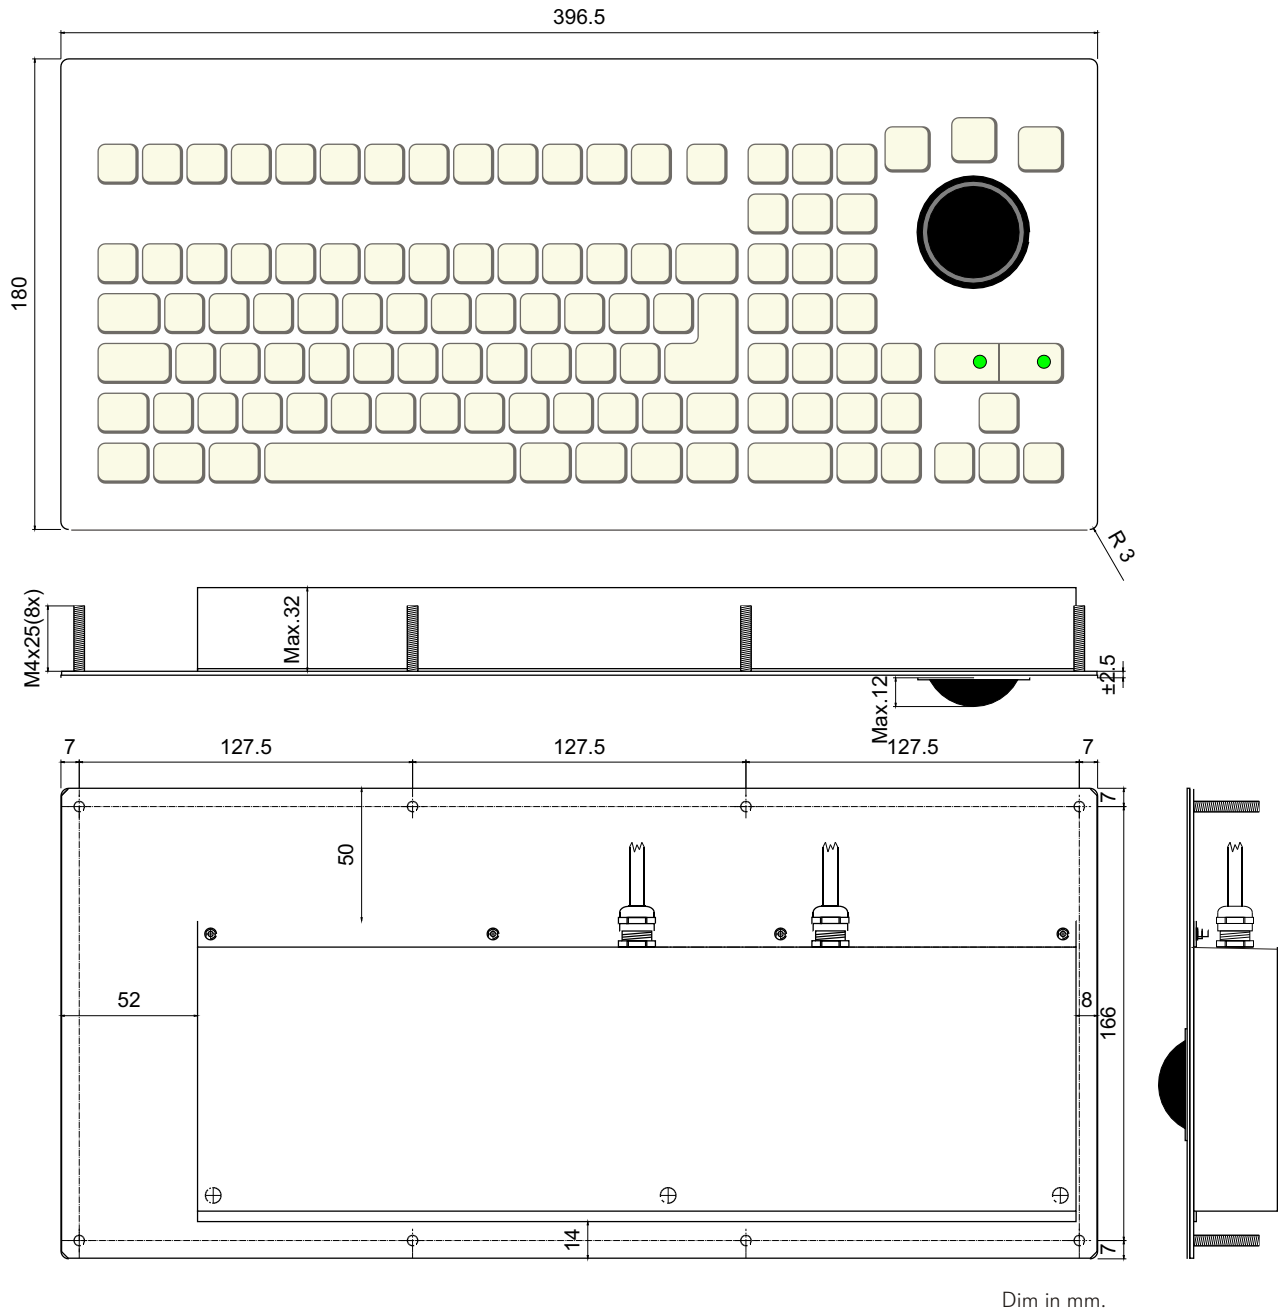

## 106 KEY "TRACKERBOARD" with 38mm trackball

Enclosed version : The keyboard and trackball are combined in one compact, robust steel enclosure and will fit into 19" rack drawers (1HU) or can be used as desktop model.

### SPECIFICATIONS

- Sealing : IP65 sealed
- Keys : 106 tactile membrane keys
- Pointing Device : 38 mm trackball
- Output : 1,6 m. PS/2 or USB cable(s)
- Dimensions panel mount : 396 x 180 x 44/32 mm
- Dimensions enclosed : 410 x 204 x 42 mm
- Weight : 1,3 kg / 2,3 kg

#### DIMENSIONAL DRAWING