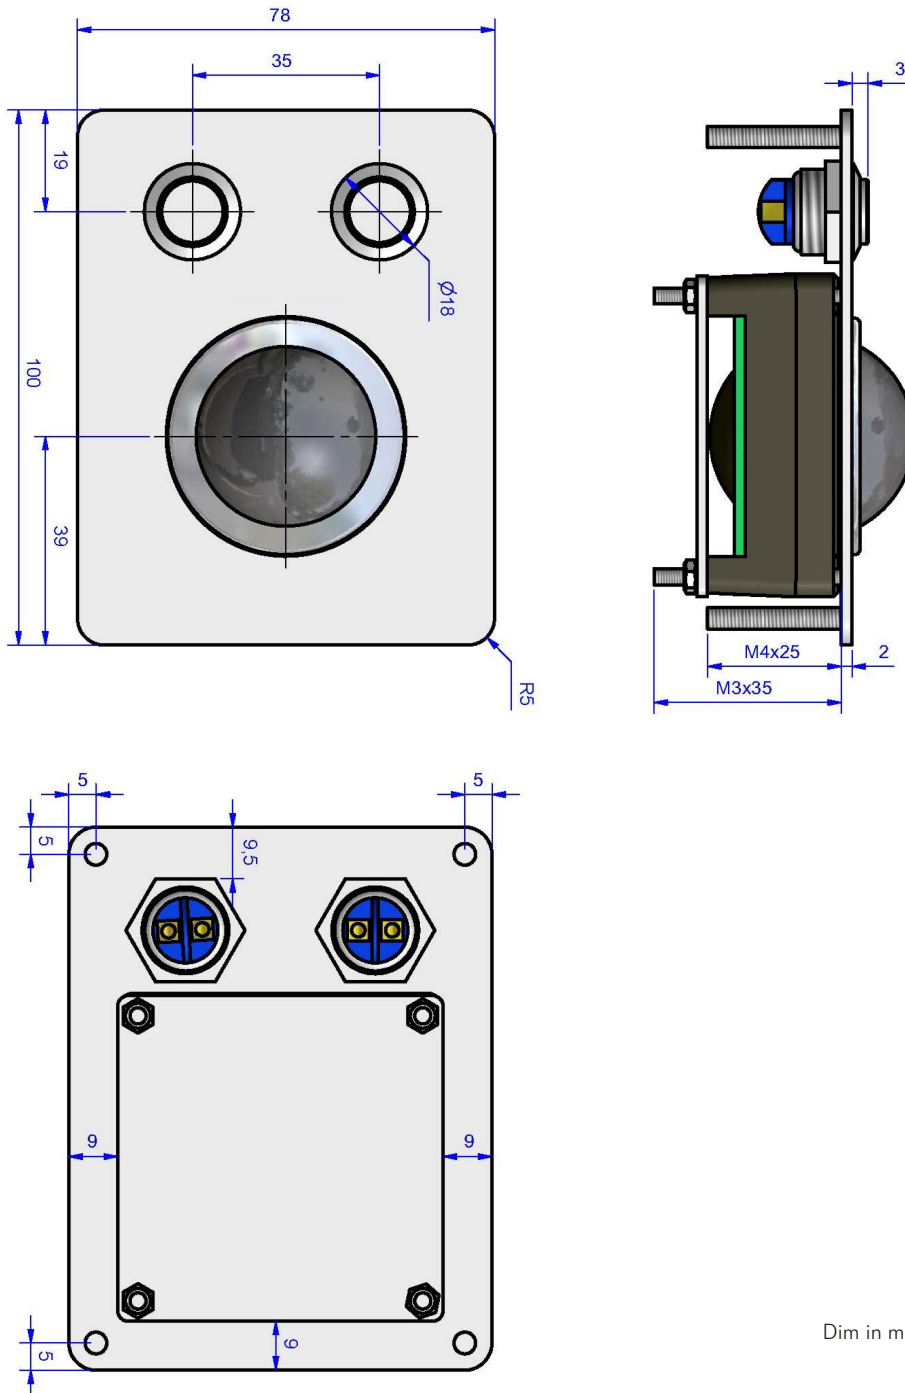

SPECIFICATIONS

Sealing : IP65 static
 Carrier plate : brushed stainless steel
 Ball diameter : 38,1 mm
 Ball material : phenolic resin, black (TBS38F2)
 stainless steel (SBS38F2)
 Dimensions : 100 x 78 x 40 mm
 Weight : 0,4 kg / 0,6 kg
 Tracking force: nom. 50 grams (TBS38F2)
 nom. 65 grams (SBS38F2)
 Lifetime : >= 2 million ball revolutions
 Cable : shielded, straight 1,6 m long
 Operating temperature range : -10°C to +60°C
 Storage temperature range : -25°C to +80°C

ORDER INFO

Phenolic Resin Ball	Stainless Steel Ball
TBS38 F2	SBS38 F2

Output : PS/2 & USB Combo

38 mm VANDALPROOF TRACKBALLS

DIMENSIONAL DRAWING

Dim in mm.

The company reserves the right to alter without prior knowledge the specification or design of any standard product or service.