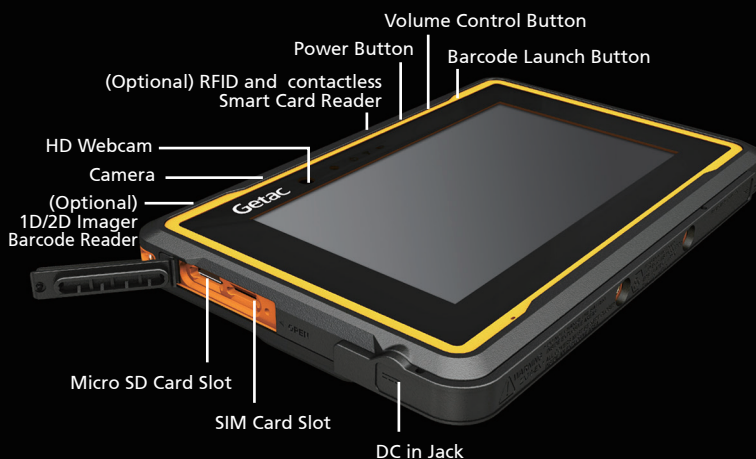

Getac

Rugged Mobile Computing Solutions

ZX70-Ex Fully Rugged Tablet

- 7" LumiBond® Display Sunlight Readable Technology and Glove-enabled Capacitive Touchscreen
- 6 Feet Drop , MIL-STD-810G and IP67 Certified
- Optional 2D Imager Laser Barcode Reader and RFID Reader
- Optional 4G LTE WWAN
- High Sensitivity GPS