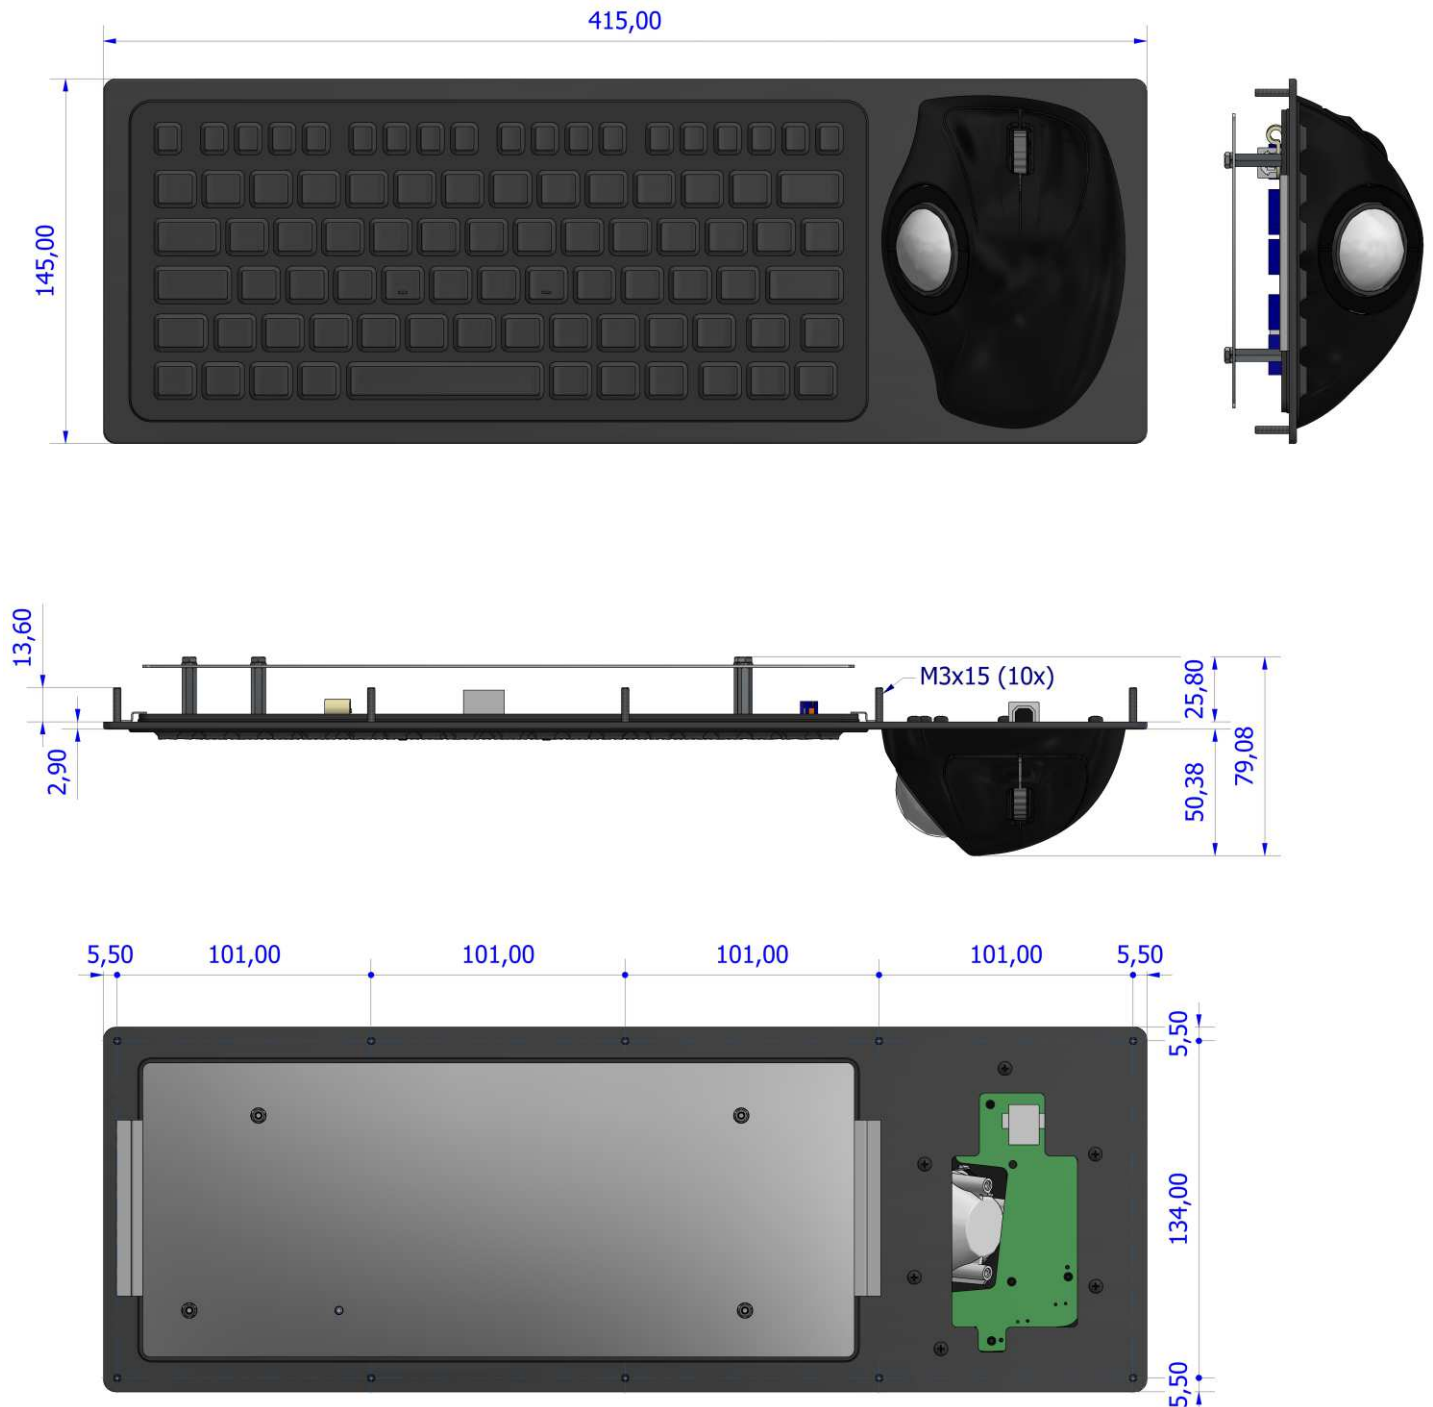

TRACKBALL

Ball size/material	: Ø38.1mm (1.5")/Epoxy resin
Tracking force	: 20-40 grams – PTFE seal
Ball load	: 100N (10Kg) maximum downward pressure for 2 minutes @ 20°C
Resolvable ball speed	: 30 IPS (inches per second)
Tracking engine	: Infra-red optical navigation technology
Removable ring	: PC/ABS, black

SCROLL WHEEL

Wheel diameter	: Ø25mm
Wheel material	: PC/ABS
Wheel colour	: Grey
Encoding technology	: Hall effect
Magnet strength	: N42
Detent-scrolling force	: 30 grams nominal
Switch actuation force	: 275 ± 125 grams force

standard white backlight, other colours on request

DIMENSIONAL DRAWING
Panel mount version

Dim in mm.

The company reserves the right to alter without prior knowledge the specification or design of any standard product or service.

Dim in mm.