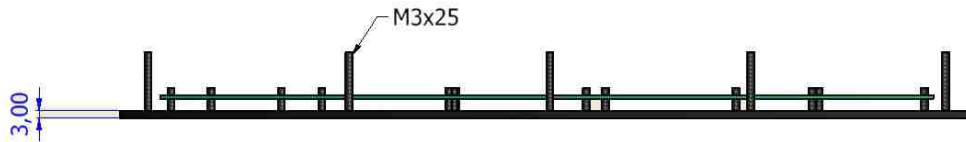

COMBINATION

The KSM103B1 keyboard is specially designed to use in combination with the NSI standard trackball TBX50B1

103 KEY LED BACKLIT KEYBOARD

IP67 sealing

DIMENSIONAL DRAWING

COLOURS

Keyboard & Key Background : PANTONE Black 2 C 2X