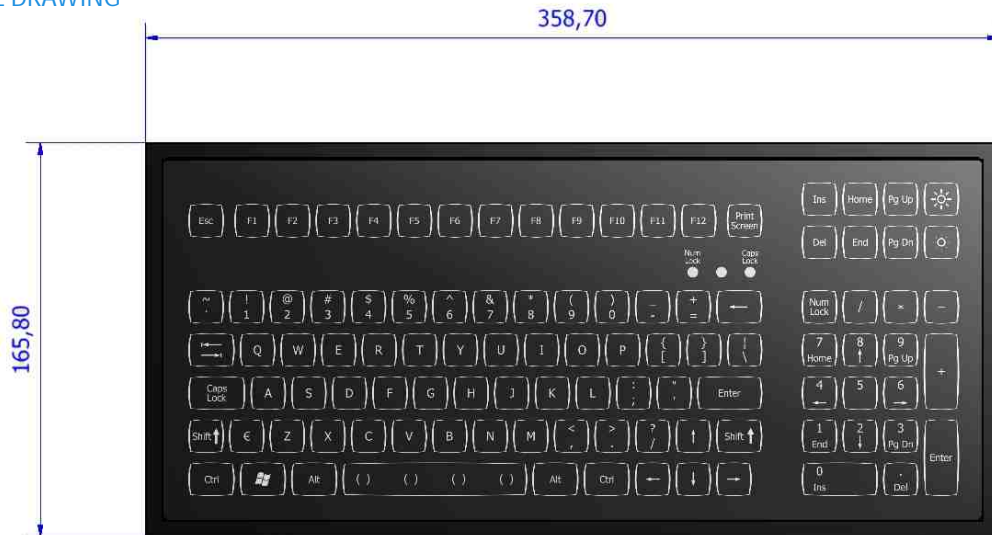

ORDER INFO

LAYOUT	PANEL MOUNT WITH BEZEL
US Qwerty	KSM103 B1 USB-WLED
RU Cyrillic	KSM103 B7 USB-WLED

USB output
backlighting colour: W = white (standard); R = red

CUSTOMIZATION

Possible customization includes adapted backlighting controls, addition of company logo or specific function keys, different layouts, different colour.

COMBINATION

The KSM103B1 keyboard is specially designed to use in combination with the NSI standard trackball TBX50B1

103 KEY LED BACKLIT KEYBOARD

IP67 sealing

DIMENSIONAL DRAWING

COLOURS

Keyboard & Key Background : PANTONE Black 2 C 2X