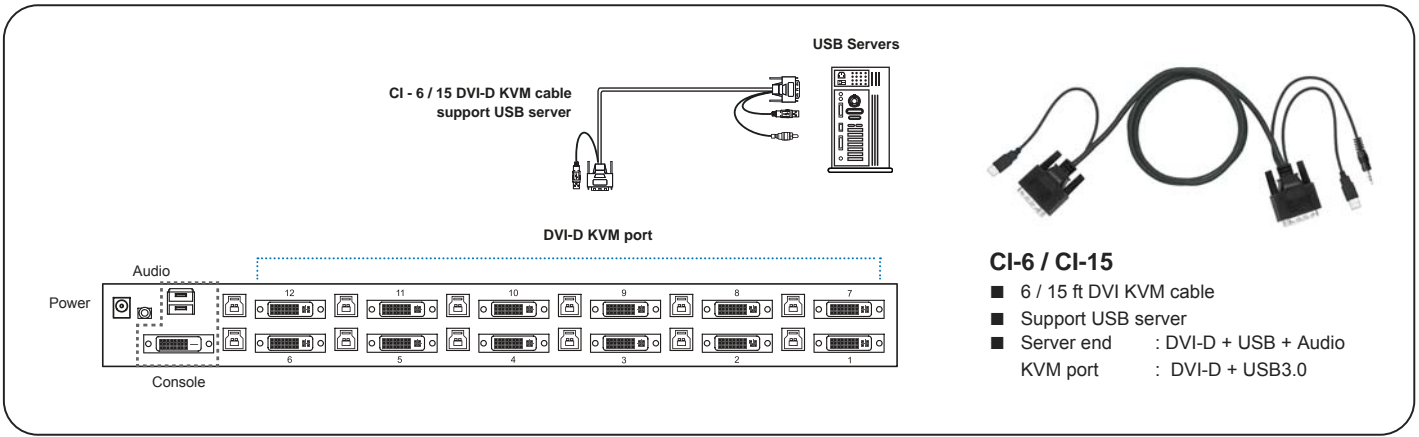

KVM port connection