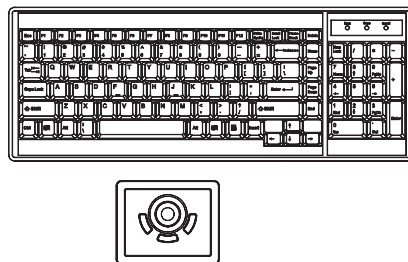

Gb G keyboard integrated with trackball