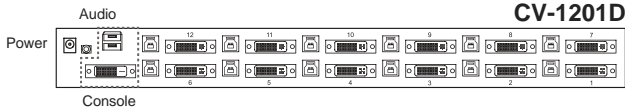

Ordering Information

Console	Local	Remote	IP	12-port
	1	0	0	CV-1201D

KVM Specification

■ KVM Port	
Number of ports:	12
Connector:	DVI-D connector USB 3.0 connector (combined for keyboard, mouse & audio)
Connectivity:	Combo 4-in-1 KVM cable, 6 or 15 feet
■ Local Console	
Graphic Connector:	1 x DVI-D
Resolution:	Up to 1920 x 1200
Input device:	2 x USB type A for keyboard & mouse
Audio out:	1 x 3.5mm stereo audio
■ Management	
PC Selection:	Front button & hotkey
■ Compatibility	
Multi-platform:	Mix PCs, SUN and Mac G3 / G4 Mac / iMac
Support:	Windows 7 / Vista / 2003 / XP, Linux, Unix
■ Power	
Input:	Auto sensing 100 to 240VAC, 50 / 60 Hz
Consumption:	Max. 12 Watt, Standby 5 Watt

■ Regulatory :	
Safety:	FCC & CE certified
Environment:	RoHS2 & REACH compliant
■ Environmental	
Operating:	0 to 50°C
Storage:	-5 to 60°C
Relative humidity:	90%, non-condensing
Shock:	50G peak acceleration (11ms, half-sine wave)
Vibration:	58~100Hz / 0.98G (11ms / cycle)
■ Product Information	
Dimension (W x D x H):	443 x 171 x 44 mm / 17.4 x 6.7 x 1.73 inch
Net weight:	2.5 kg / 5.5 lb
■ Packing Information	
Dimension (W x D x H):	500 x 400 x 90 mm / 19.7 x 15.7 x 3.5 inch
Gross weight:	5.4 kg / 11.9 lb