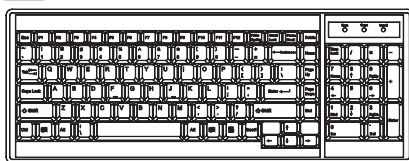

Keyboard

Ge G keyboard integrated with touchpad