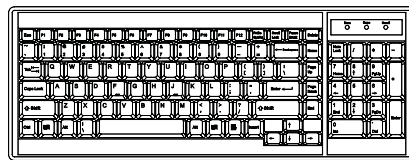

Gb G keyboard integrated with trackball