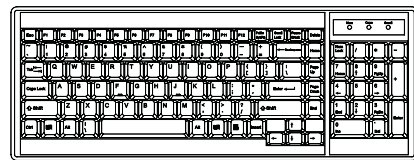

X124 models w/ KVM

For right side open - Add **R** at the end of the model no.
sample : X124-MIP1624R

** **IP** console upgrade option for resolution support 1920 x 1080

DVI-D KVM	IP	Remote	12-port
	0	0	X124 - 1201D

DVI-D USB KVM Cable

Resolution 16:10 - max. 1920 x 1200
Support : 16:9 - max. 1920 x 1080
4:3 - max. 1600 x 1200

** Resolution related to LCD specification

CI - 6 (6 ft)
CI - 15 (15 ft)

USB Hub DB-15 KVM	IP	Remote	8-port	16-port
	1	0	X124 - IP802H	X124 - IP1602H
0	1	X124 - 802H	X124 - 1602H	
0	0	X124 - 801H	X124 - 1601H	

DB-15 VGA USB KVM Cable

CB - 6 (6 ft)   CB - 10 (10 ft)   CB - 15 (15 ft)

Resolution 16:10 - max. 1920 x 1200
Support : 16:9 - max. 1920 x 1080
4:3 - max. 1600 x 1200

** Resolution related to LCD specification

Matrix DB-15 KVM	IP	Remote	8-port	16-port
	1	1	X124 - MIP813	X124 - MIP1613
2	1	X124 - MIP824	X124 - MIP1624	
0	1	X124 - M802	X124 - M1602	
0	2	X124 - M803	X124 - M1603	
0	3	X124 - M804	X124 - M1604	

Combo DB-15 KVM	IP	Remote	8-port	16-port
	1	0	X124 - IP802	X124 - IP1602
0	1	X124 - 802	X124 - 1602	
0	0	X124 - S801	X124 - S1601	

Standard Keyboard

Ge G keyboard integrated with touchpad