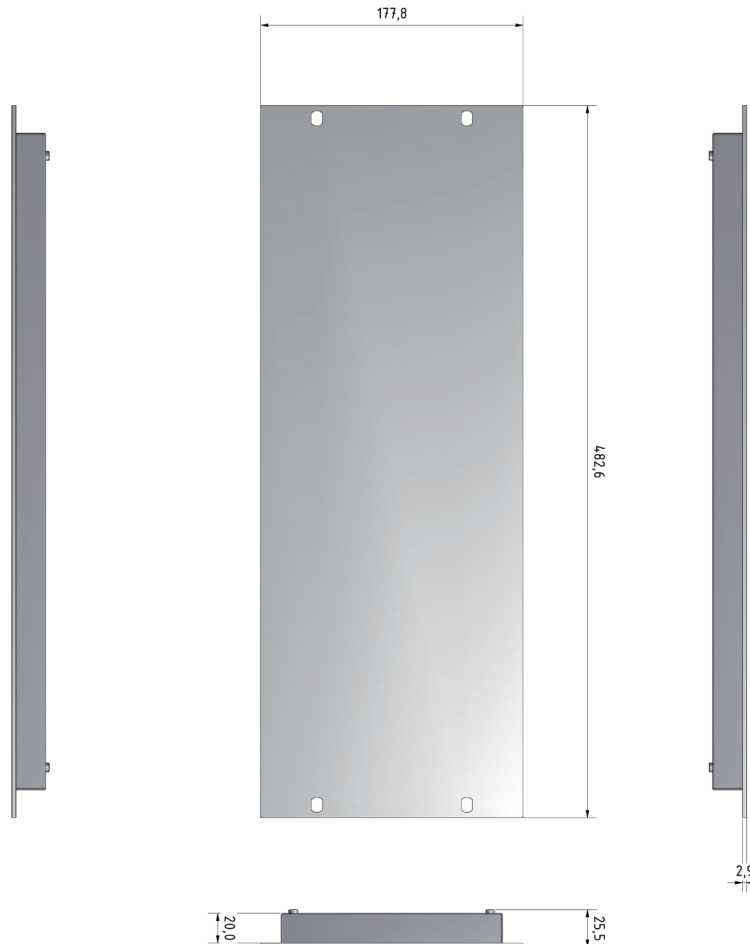

TKS-105c-TOUCH-FP-4 HE

4 HE / 4 RU

www.tks.indukey.com

Version 012012

Änderungen und Irrtümer vorbehalten! / Errors and omissions excepted